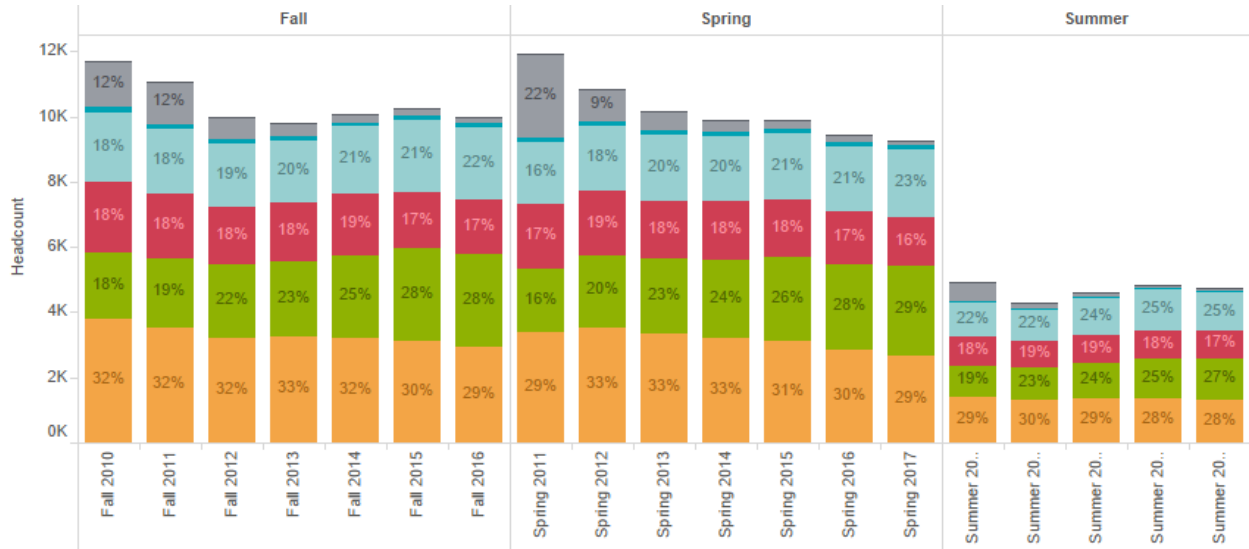

Student Headcount by Ethnicity

- Ethnicity Category**
- Null
 - Other
 - Am. Indian or Alaskan Native
 - Asian or Pacific Islander
 - Black Non-Hispanic
 - Hispanic
 - White Non-Hispanic