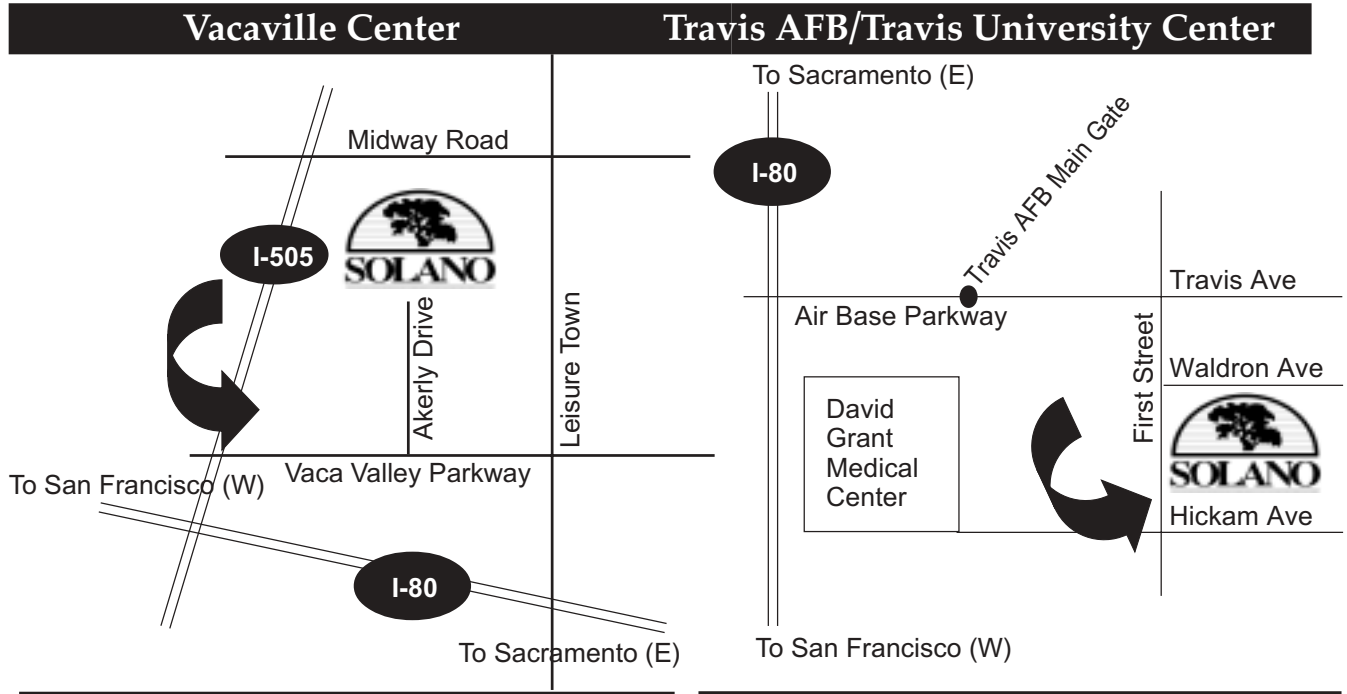

# Off Campus Sites

The Solano Community College Vacaville Center is located at the junction of the Vaca Valley Parkway and Akerly Drive, just off Interstate 505: 1990 Akerly Drive, Vacaville, CA 95688.

The Travis AFB University Center is located on Travis Air Force Base at 530 Hickam Ave. Parking for the University Center is off Waldron Ave. All non-military must obtain a gate pass to enter the base. Stop by the Visitors' Center (at the main gate) to obtain a pass to attend the first class meeting.

## Vallejo Center

The Solano Community College Instructional site in Vallejo is located at the John F. Kennedy Library (lower level), at the corner of Georgia Street and Santa Clara: 505 Santa Clara Street, Vallejo, CA 94590.