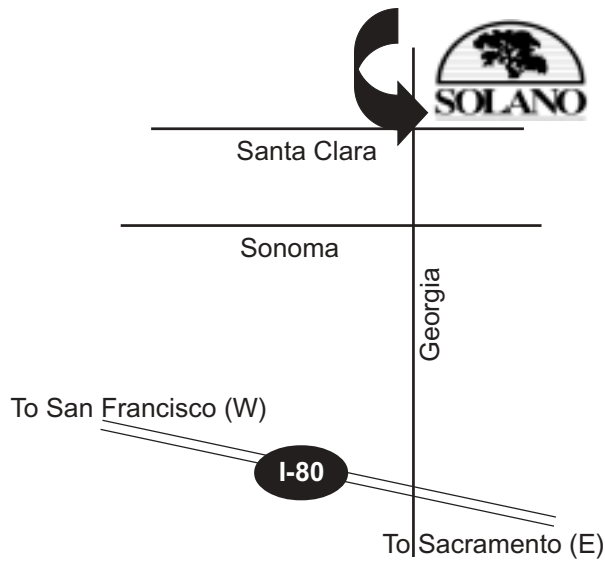

# Off Campus Sites

The Solano Community College Vacaville Center is located at the junction of the Vaca Valley Parkway and Akerly Drive, just off Interstate 505: 1990 Akerly Drive, Vacaville, CA 95688.

The Travis AFB University Center is located on Travis Air Force Base at 530 Hickam Ave. Parking for the University Center is off Waldron Ave. All non-military must obtain a gate pass to enter the base. Stop by the Visitors' Center (at the main gate) to obtain a pass to attend the first class meeting.

## Vallejo Center

The Solano Community College Instructional site in Vallejo is located at the John F. Kennedy Library (lower level), at the corner of Georgia Street and Santa Clara: 505 Santa Clara Street, Vallejo, CA 94590.