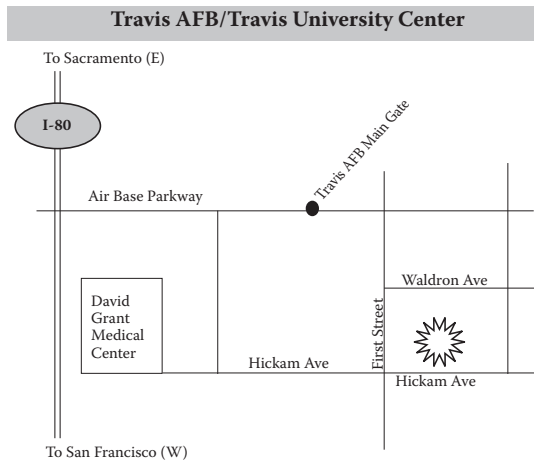

Off Campus Sites

The Travis AFB University Center is located in Building 249 at 530 Hickam Avenue on Travis Air Force Base. To get to the Center, take the Air Base Parkway exit off of I-80 and follow it until it ends at the Travis Main Gate. Park in the Visitor Center parking lot and enter the Visitor's Center to obtain your base pass. Instructions for obtaining the pass are on the Travis Air Force Base page in this schedule (Page 106). After obtaining a pass, proceed through the Main Gate, staying on the same street. Turn right onto First Avenue, then left on Waldron. About half way down the length of the street, turn right into the parking lot. Drive to the back of the lot; you will see the University Center on your right. You may park in any vacant space. For more information regarding our site at Travis Air Force Base, please refer to the SCC website:
<http://www.solano.edu/campus_sites/tafb.html>