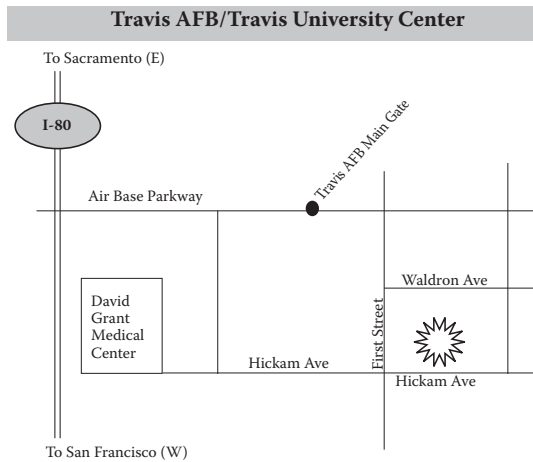

Off Campus Sites

The Travis AFB University Center is located in Building 249 at 530 Hickam Avenue on Travis Air Force Base. To get to the Center, take the Air Base Parkway exit off of I-80 and follow it until it ends at the Travis Main Gate. Park in the Visitor Center parking lot and enter the Visitor's Center to obtain your base pass. Instructions for obtaining the pass are on the Travis Air Force Base page in this schedule (Page 106). After obtaining a pass, proceed through the Main Gate, staying on the same street. Turn right onto First Avenue, then left on Waldron. About half way down the length of the street, turn right into the parking lot. Drive to the back of the lot; you will see the University Center on your right. You may park in any vacant space. For more information regarding our site at Travis Air Force Base, please refer to the SCC website:
<http://www.solano.edu/campus_sites/tafb.html>