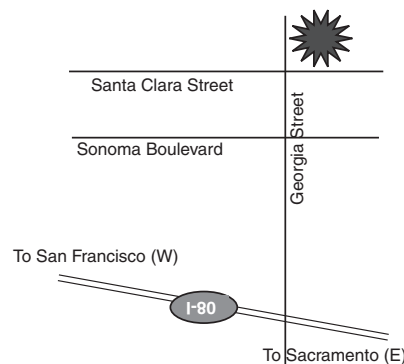

Vallejo Center

The Solano Community College Instructional site in Vallejo is located at the John F. Kennedy Library (lower level), at the corner of Georgia Street and Santa Clara: 505 Santa Clara Street, Vallejo, CA 94590.