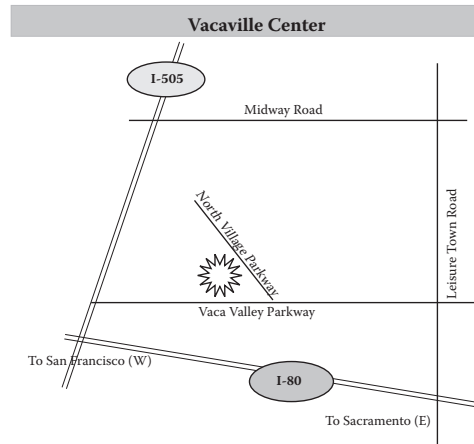

Off Campus Sites

The Travis AFB University Center is located in Building 249 at 530 Hickam Avenue on Travis Air Force Base. To get to the Center, take the Air Base Parkway exit off of I-80 and follow it until it ends at the Travis Main Gate. Park in the Visitor Center parking lot and enter the Visitor's Center to obtain your base pass. Instructions for obtaining the pass are on the Travis Air Force Base page in this schedule (Page 106). After obtaining a pass, proceed through the Main Gate, staying on the same street. Turn right onto First Avenue, then left on Waldron. About half way down the length of the street, turn right into the parking lot. Drive to the back of the lot; you will see the University Center on your right. You may park in any vacant space. For more information regarding our site at Travis Air Force Base, please refer to the SCC website:
<http://www.solano.edu/campus_sites/tafb.html>