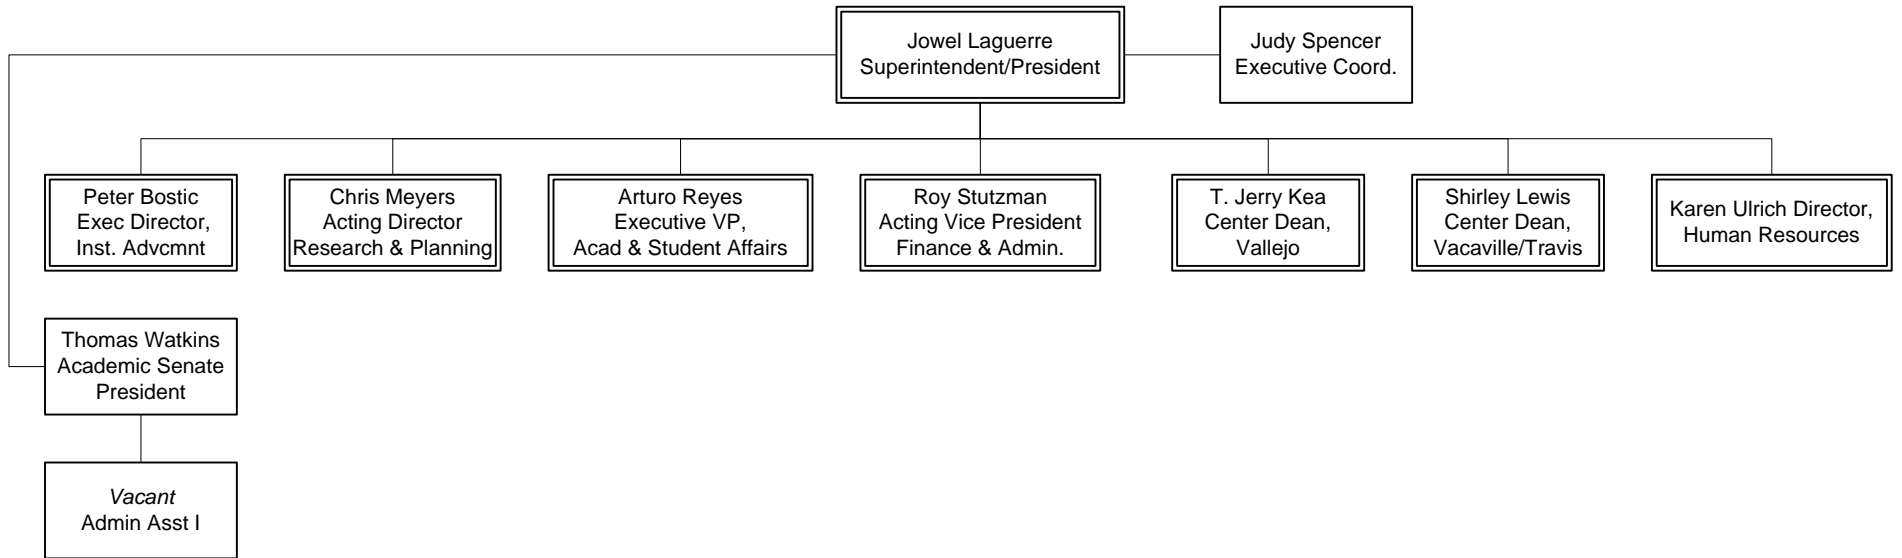

SOLANO COMMUNITY COLLEGE DISTRICT

ORGANIZATIONAL STRUCTURE

2120

POLICY: The Superintendent/President shall establish organizational charts that delineate the lines of responsibility and fix the general duties of employees within the District.

REFERENCES/ California Education Code 72400
AUTHORITY:

ADOPTED: February 21, 2007

GF/no

Solano Community College

Administrative Leadership Group 2010 - 11

Solano Community College

Superintendent/President 2010 - 11