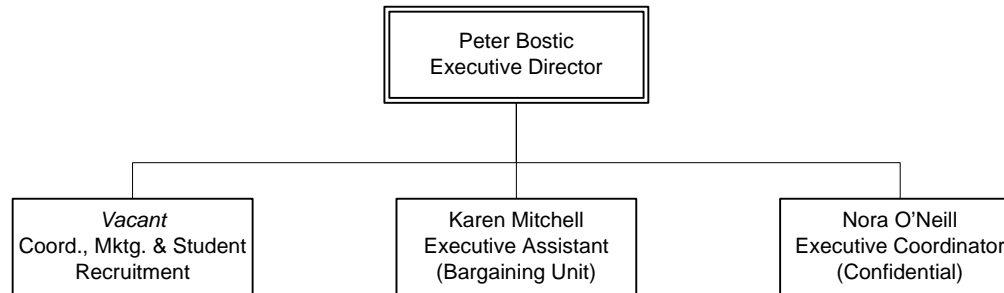

Solano Community College

Institutional Advancement 2010 - 11