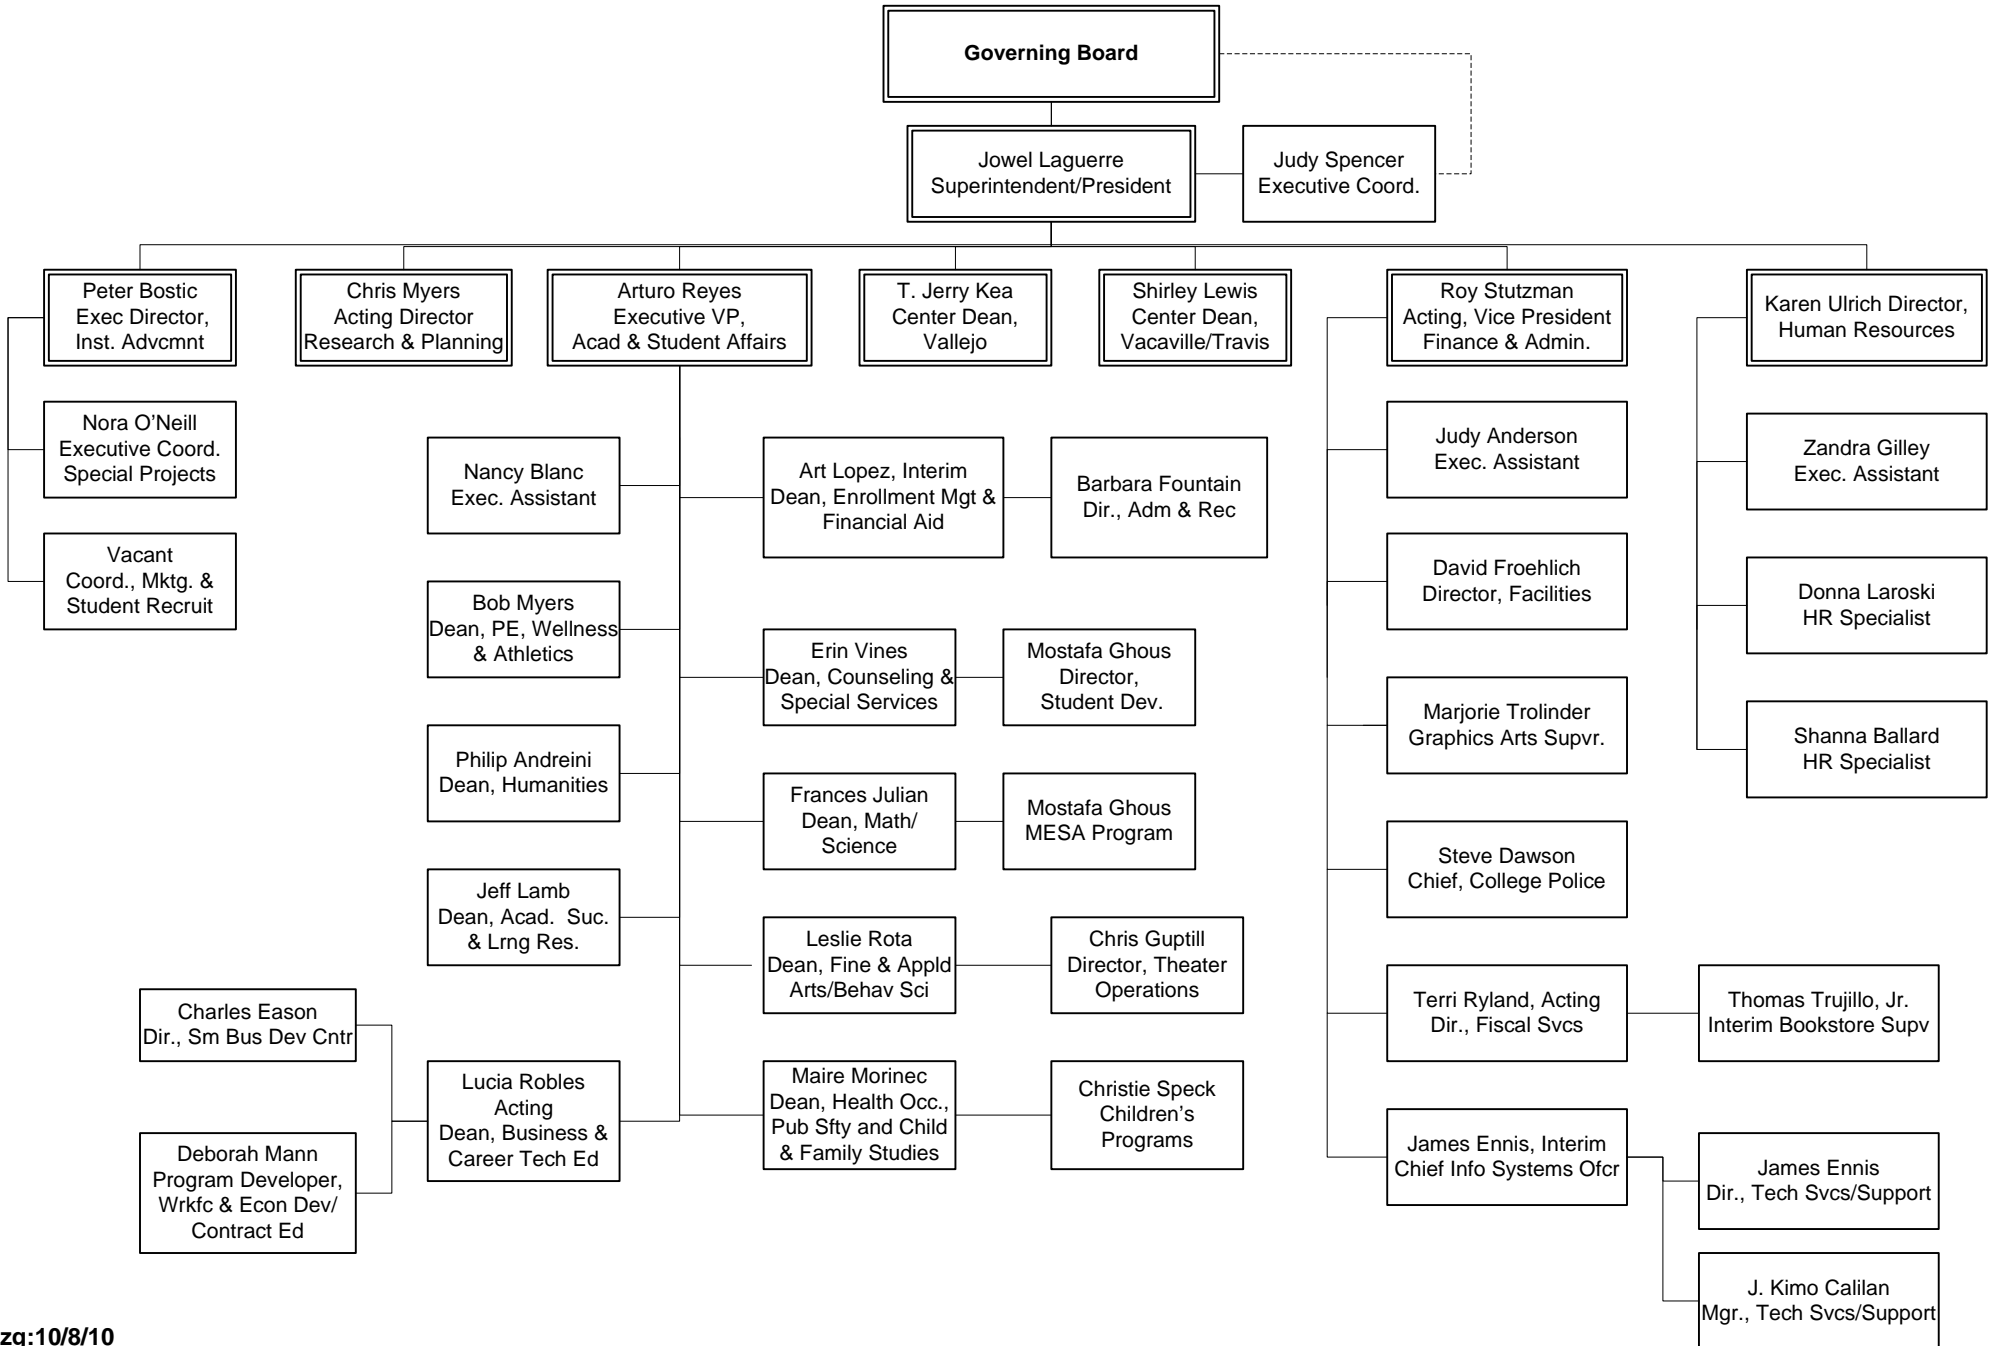

Solano Community College

Administrative Leadership Group 2010 - 11