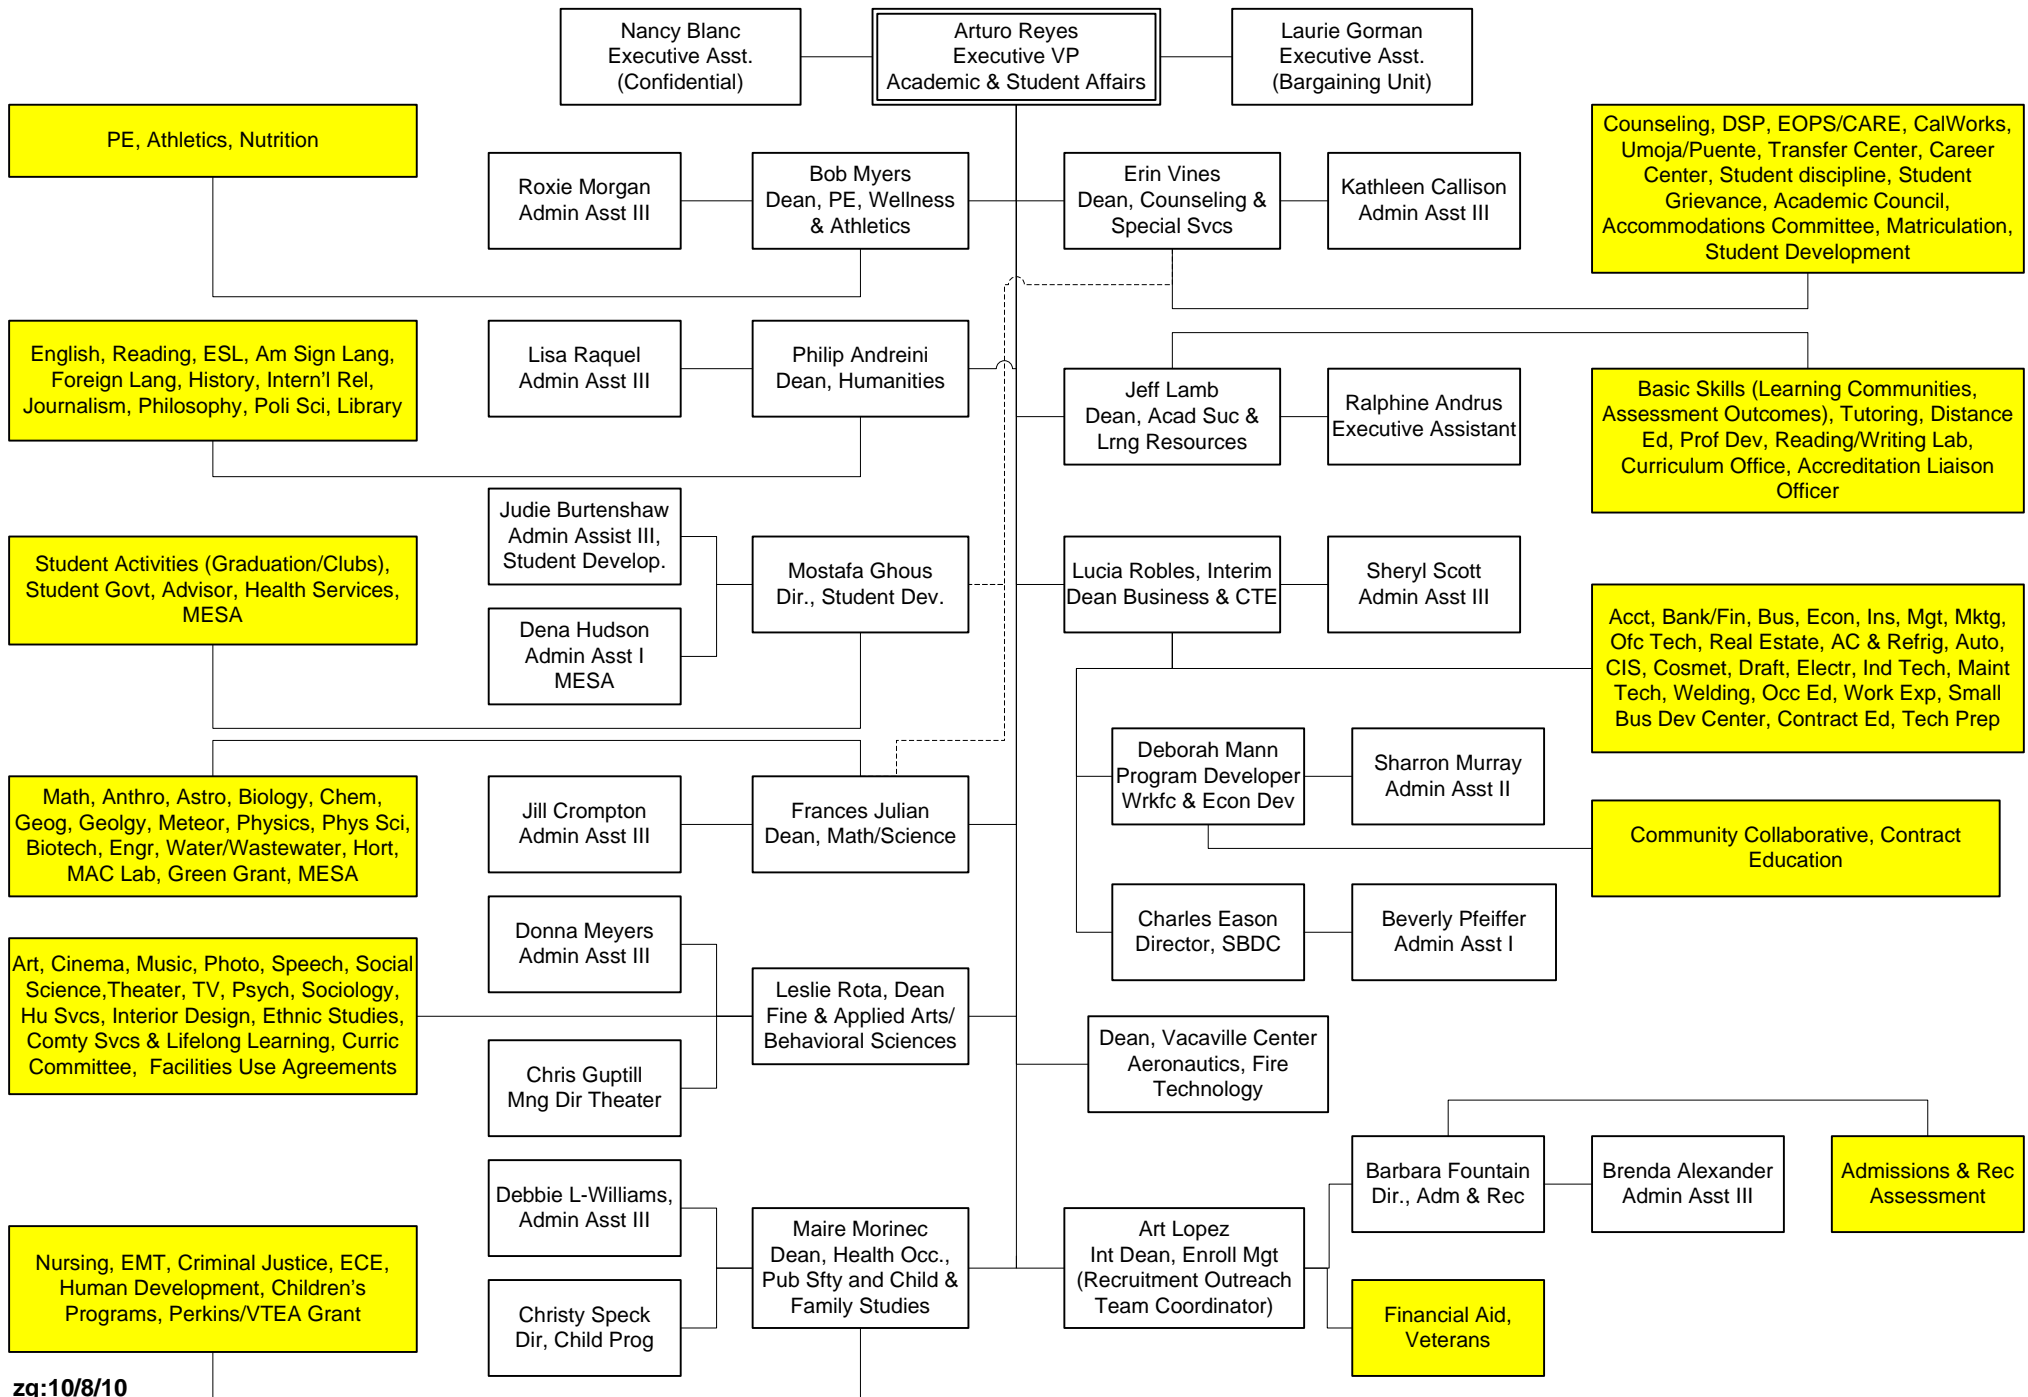

SOLANO COMMUNITY COLLEGE DISTRICT

ORGANIZATIONAL STRUCTURE

2120

POLICY: The Superintendent/President shall establish organizational charts that delineate the lines of responsibility and fix the general duties of employees within the District.

Solano Community College

Institutional Advancement 2010 - 11

Solano Community College

Vacaville Center 2010 - 11

Solano Community College

Vallejo Center 2010 - 11

Solano Community College

Research & Planning 2010 - 11

Solano Community College

Human Resources 2010 - 11

Solano Community College

Academic & Student Affairs 2010 - 11

Solano Community College

Academic Success & Learning Resources 2010 - 11

Solano Community College