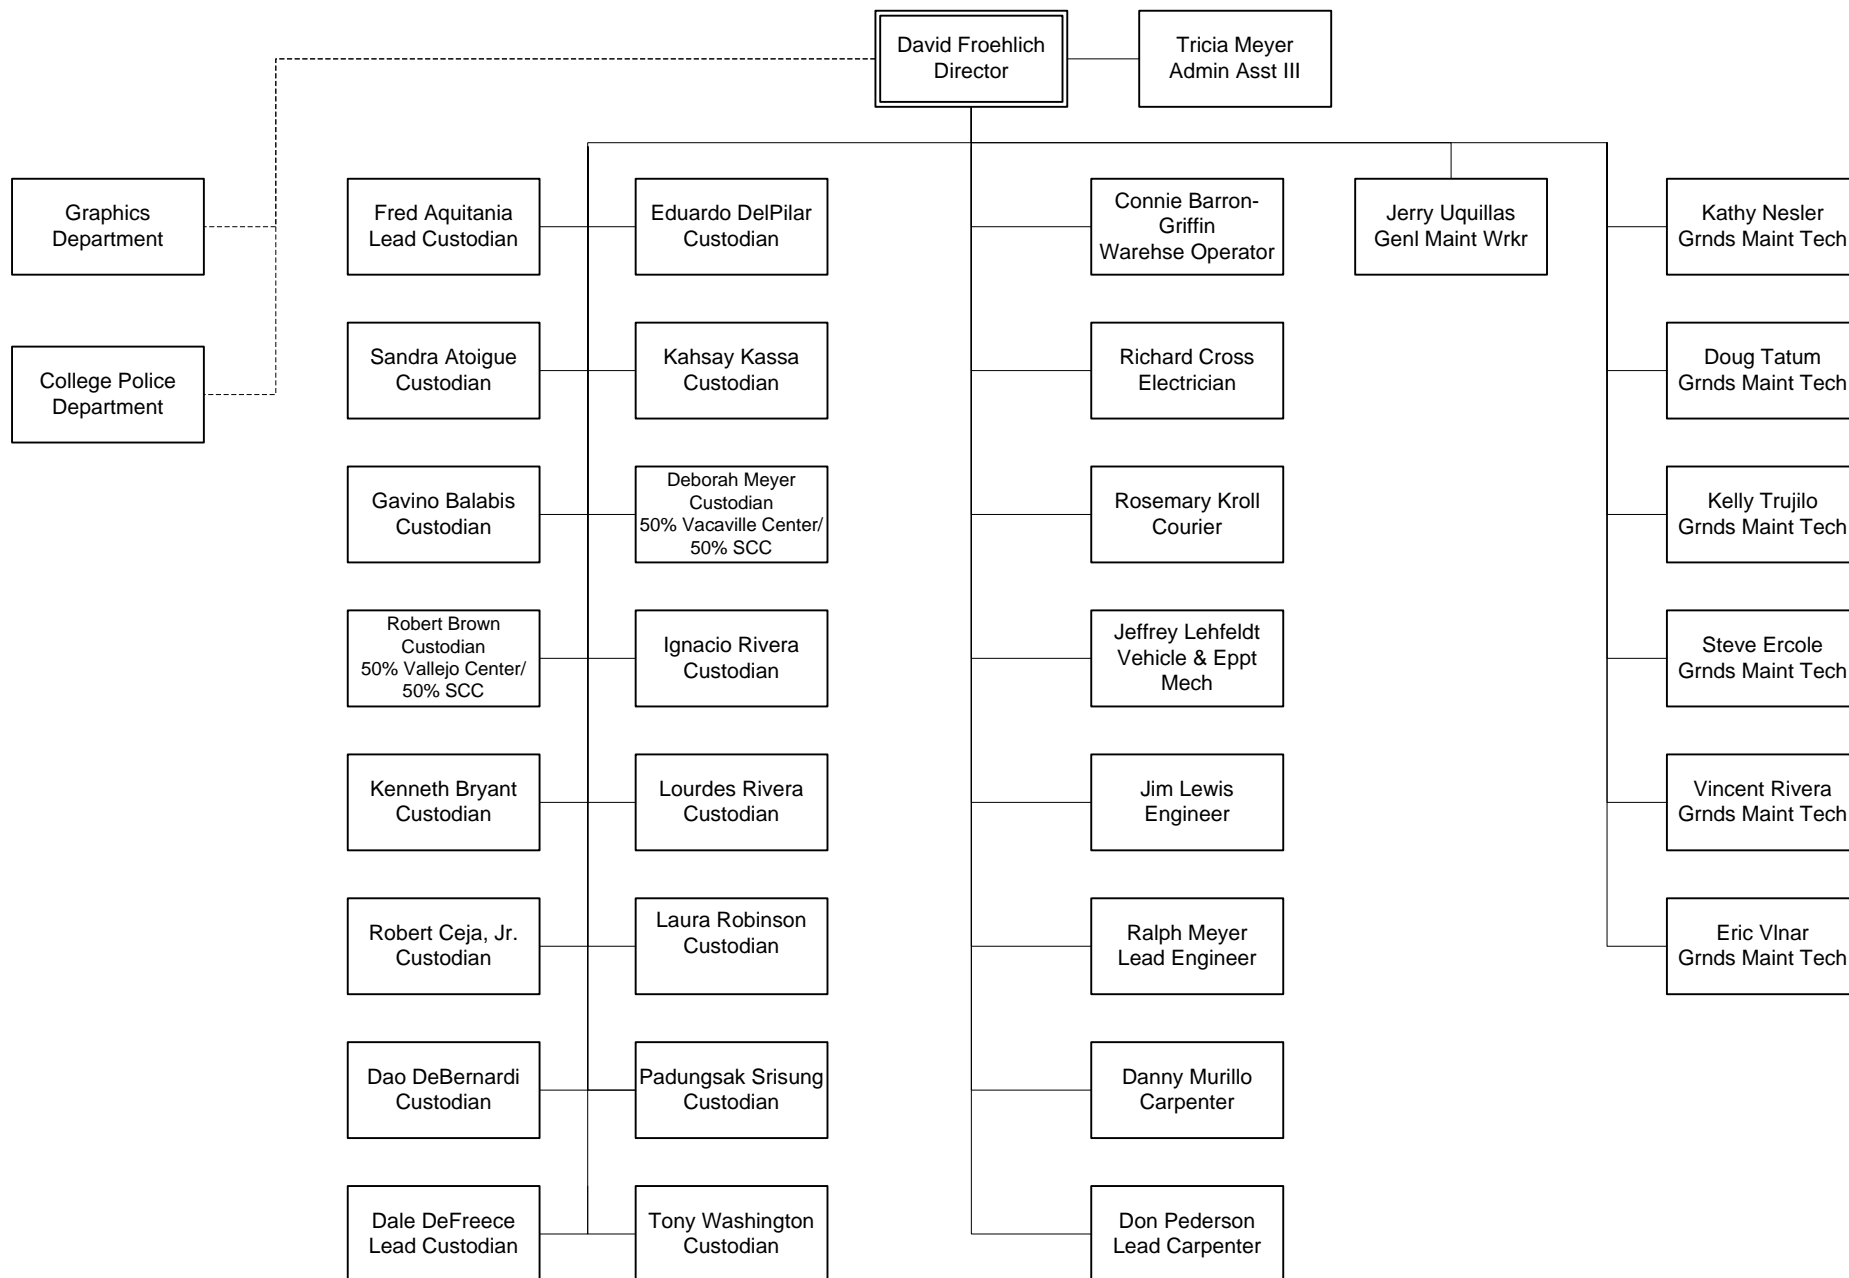

SOLANO COMMUNITY COLLEGE DISTRICT

ORGANIZATIONAL STRUCTURE

2120

POLICY: The Superintendent/President shall establish organizational charts that delineate the lines of responsibility and fix the general duties of employees within the District.

Solano Community College

Finance & Administration 2010 - 11

Solano Community College

Bookstore 2010 - 11

Solano Community College

College Police 2010 - 11

Solano Community College

Fiscal Services 2010 - 11

Solano Community College

Graphic Arts Services 2010 - 11

Solano Community College

Facilities 2010 - 11

Solano Community College

Technology Support Services 2010 - 11