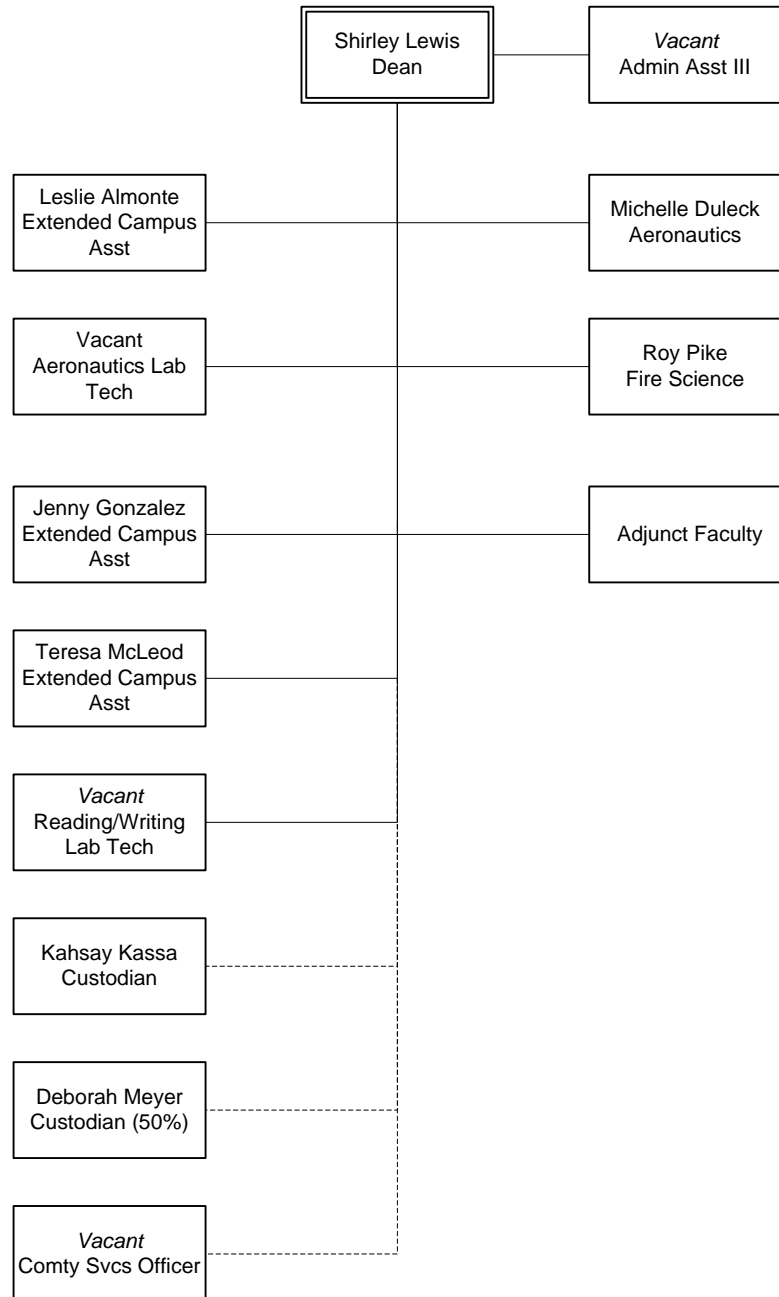

Solano Community College

Vacaville Center 2010 - 11