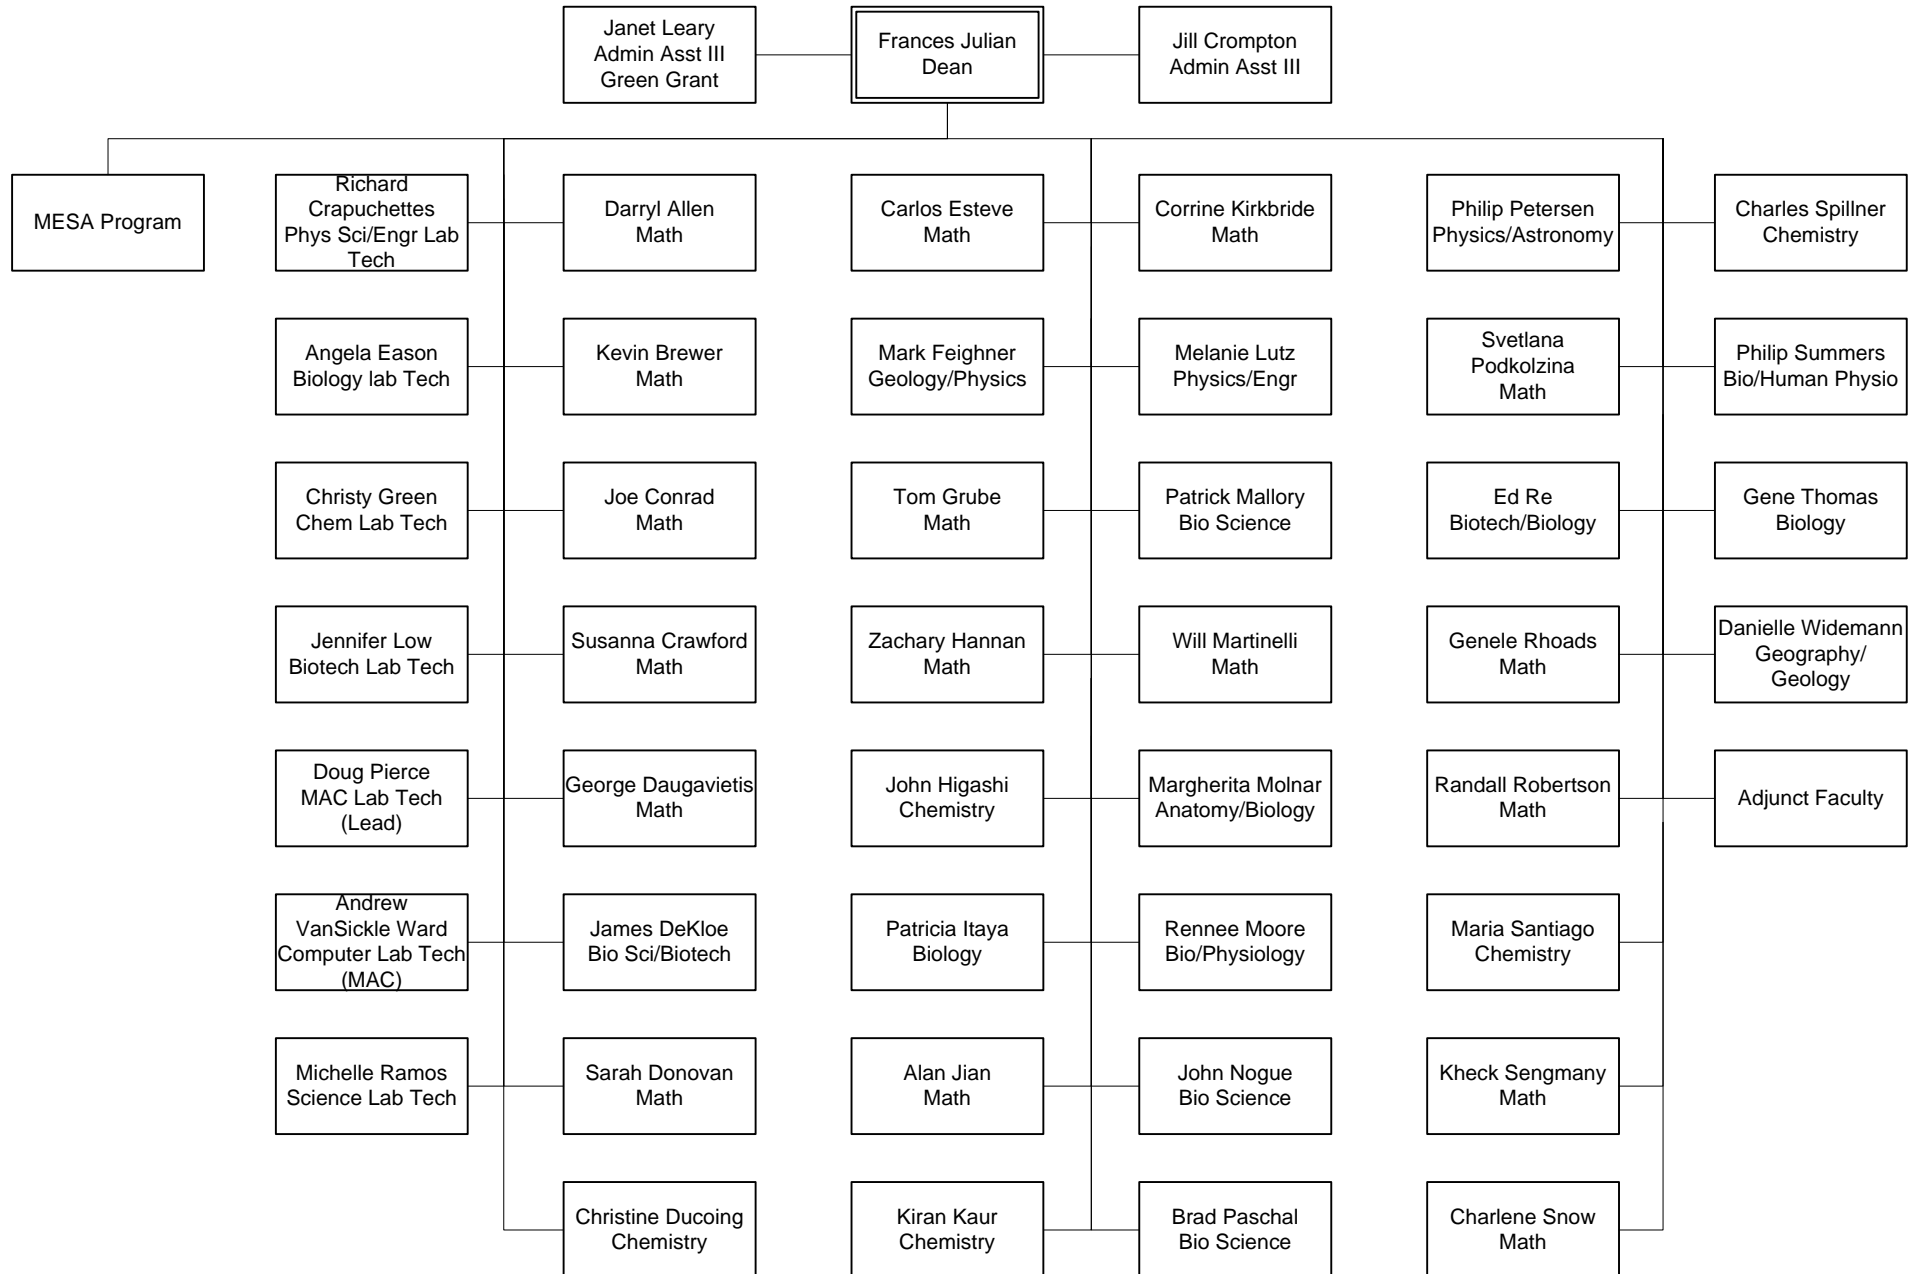

Business & Career Technical Education 2010 - 11

Solano Community College

Fine & Applied Arts/Behavioral Science 2010 - 11

Solano Community College

Health Occupations, Public Safety, and Child & Family Studies 2010 - 11

Solano Community College

Humanities 2010 - 11

Solano Community College

PE, Wellness & Athletics 2010 - 11

Solano Community College

Math/Science 2010 - 11

Solano Community College

Student Development 2010 - 11

Solano Community College

Counseling & Special Services 2010 - 11

Solano Community College

Enrollment Management 2010 - 11

Solano Community College

Admissions & Records 2010 - 11

Solano Community College

Financial Aid 2010 - 11