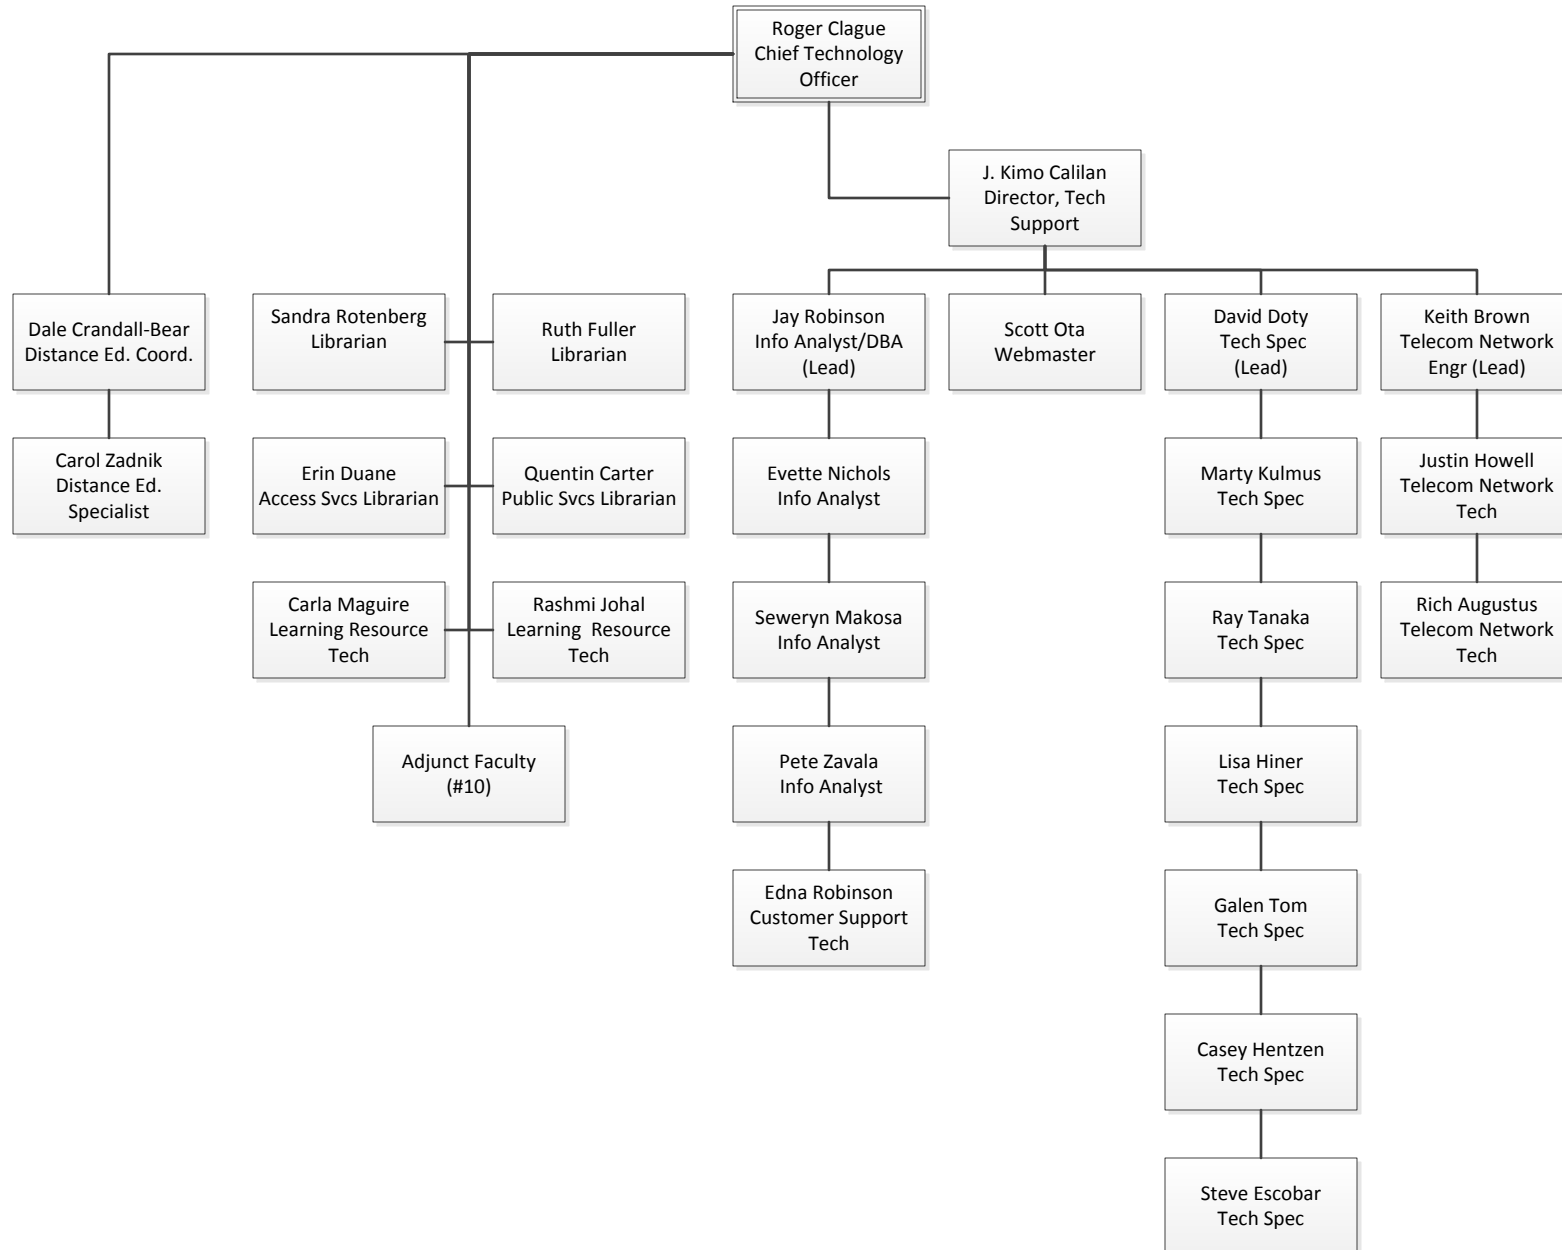

Vallejo Center 2014 - 15

Solano Community College

Finance & Administration 2014 - 15

Solano Community College

Bookstore 2014 - 15

Solano Community College

College Police 2014 - 15

Solano Community College

Facilities 2014 - 15

Solano Community College

Fiscal Services 2014 - 15

Solano Community College

Graphic Arts Services 2014 - 15

Janie Sinkewitz
Supervisor
Graphic Arts Services
SCOE

Chris Lugatiman
Repro Sys Tech/
Offset Press Op

Solano Community College

Human Resources 2014 - 15

Solano Community College

Technology Support Services 2014 - 15

Solano Community College

Health Sciences 2014 - 15

Solano Community College

Social & Behavioral Sciences 2014 - 15