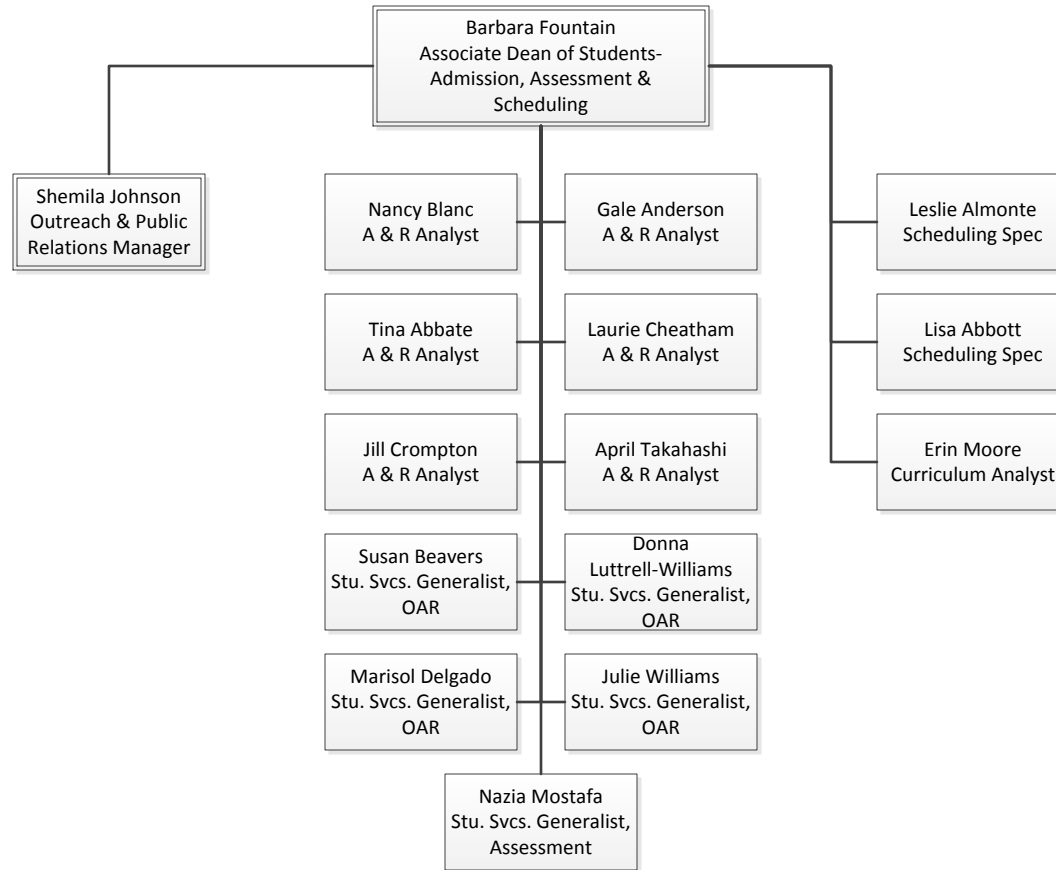

Solano Community College

ORGANIZATIONAL CHART 2014 - 15

TABLE OF CONTENTS

<u>SCHOOL/GROUP</u>	<u>PAGE #</u>
Administrative Leadership Group.....	1
Superintendent-President, Cabinet.....	2
Educational Foundation.....	3
Research and Planning.....	4
Student Services.....	5
Admissions & Records.....	6
Counseling & Special Services.....	7
Financial Aid.....	8
Academic Affairs.....	9
School of Applied Technology & Business, Classified.....	10
School of Applied Technology & Business, Faculty.....	11
Liberal Arts, Classified.....	12
Liberal Arts, Faculty.....	13
Mathematics & Science, Classified.....	14
Mathematics & Science, Faculty.....	15
Vacaville Center/Travis AFB/Nut Tree Airport.....	16
Vallejo Center.....	17
Finance & Administration.....	18
Bookstore.....	19
College Police.....	20
Facilities.....	21
Fiscal Services.....	22
Graphic Arts Services.....	23
Human Resources.....	24
Technology Support Services.....	25
Health Sciences.....	26
Social & Behavioral Sciences.....	27
Bond.....	28
Workforce Development & Continuing Education.....	29

Location: <http://www.solano.edu> → Human Resources → Organizational Chart

Solano Community College

Administrative Leadership Group 2014 - 15

Solano Community College

Superintendent-President, Cabinet 2014 - 15

Solano Community College

Educational Foundation 2014 - 15

Solano Community College

Research and Planning 2014 - 15

Solano Community College

Student Services 2014 - 15

Solano Community College

Admissions & Records 2014 - 15

Solano Community College

Counseling & Special Services 2014 - 15

Solano Community College

Financial Aid 2014 - 15

Solano Community College

Academic Affairs 2014 - 15

Solano Community College

School of Applied Technology & Business, Classified 2014 - 15