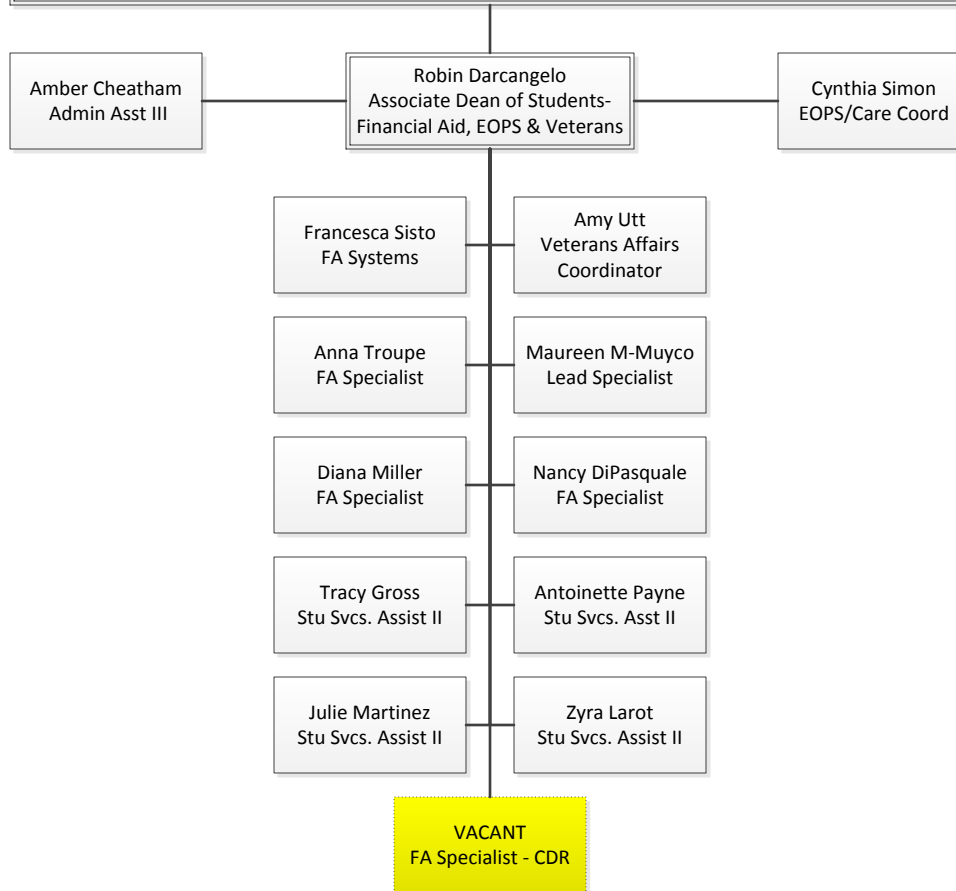

Solano Community College

ORGANIZATIONAL CHART 2014 - 15

TABLE OF CONTENTS

<u>SCHOOL/GROUP</u>	<u>PAGE #</u>
Administrative Leadership Group.....	1
Superintendent-President, Cabinet.....	2
Educational Foundation.....	3
Research and Planning.....	4
Student Services.....	5
Admissions & Records.....	6
Counseling & Special Services.....	7
Financial Aid.....	8
Academic Affairs.....	9
School of Applied Technology & Business, Classified.....	10
School of Applied Technology & Business, Faculty.....	11
Liberal Arts, Classified.....	12
Liberal Arts, Faculty.....	13
Mathematics & Science, Classified.....	14
Mathematics & Science, Faculty.....	15
Vacaville Center/Travis AFB/Nut Tree Airport.....	16
Vallejo Center.....	17
Finance & Administration.....	18
Bookstore.....	19
College Police.....	20
Facilities.....	21
Fiscal Services.....	22
Graphic Arts Services.....	23
Human Resources.....	24
Technology Support Services.....	25
Health Sciences.....	26
Social & Behavioral Sciences.....	27
Bond.....	28
Workforce Development & Continuing Education.....	29

Location: <http://www.solano.edu> → Human Resources → Organizational Chart

Solano Community College

Administrative Leadership Group 2014 - 15

Solano Community College

Superintendent-President, Cabinet 2014 - 15

Solano Community College

Educational Foundation 2014 - 15

Solano Community College

Research and Planning 2014 - 15

Solano Community College

Student Services 2014 - 15

Solano Community College

Admissions & Records 2014 - 15

Solano Community College

Counseling & Special Services 2014 - 15

Solano Community College

Financial Aid 2014 - 15

Solano Community College

Academic Affairs 2014 - 15

Solano Community College

School of Applied Technology & Business, Classified 2014 - 15