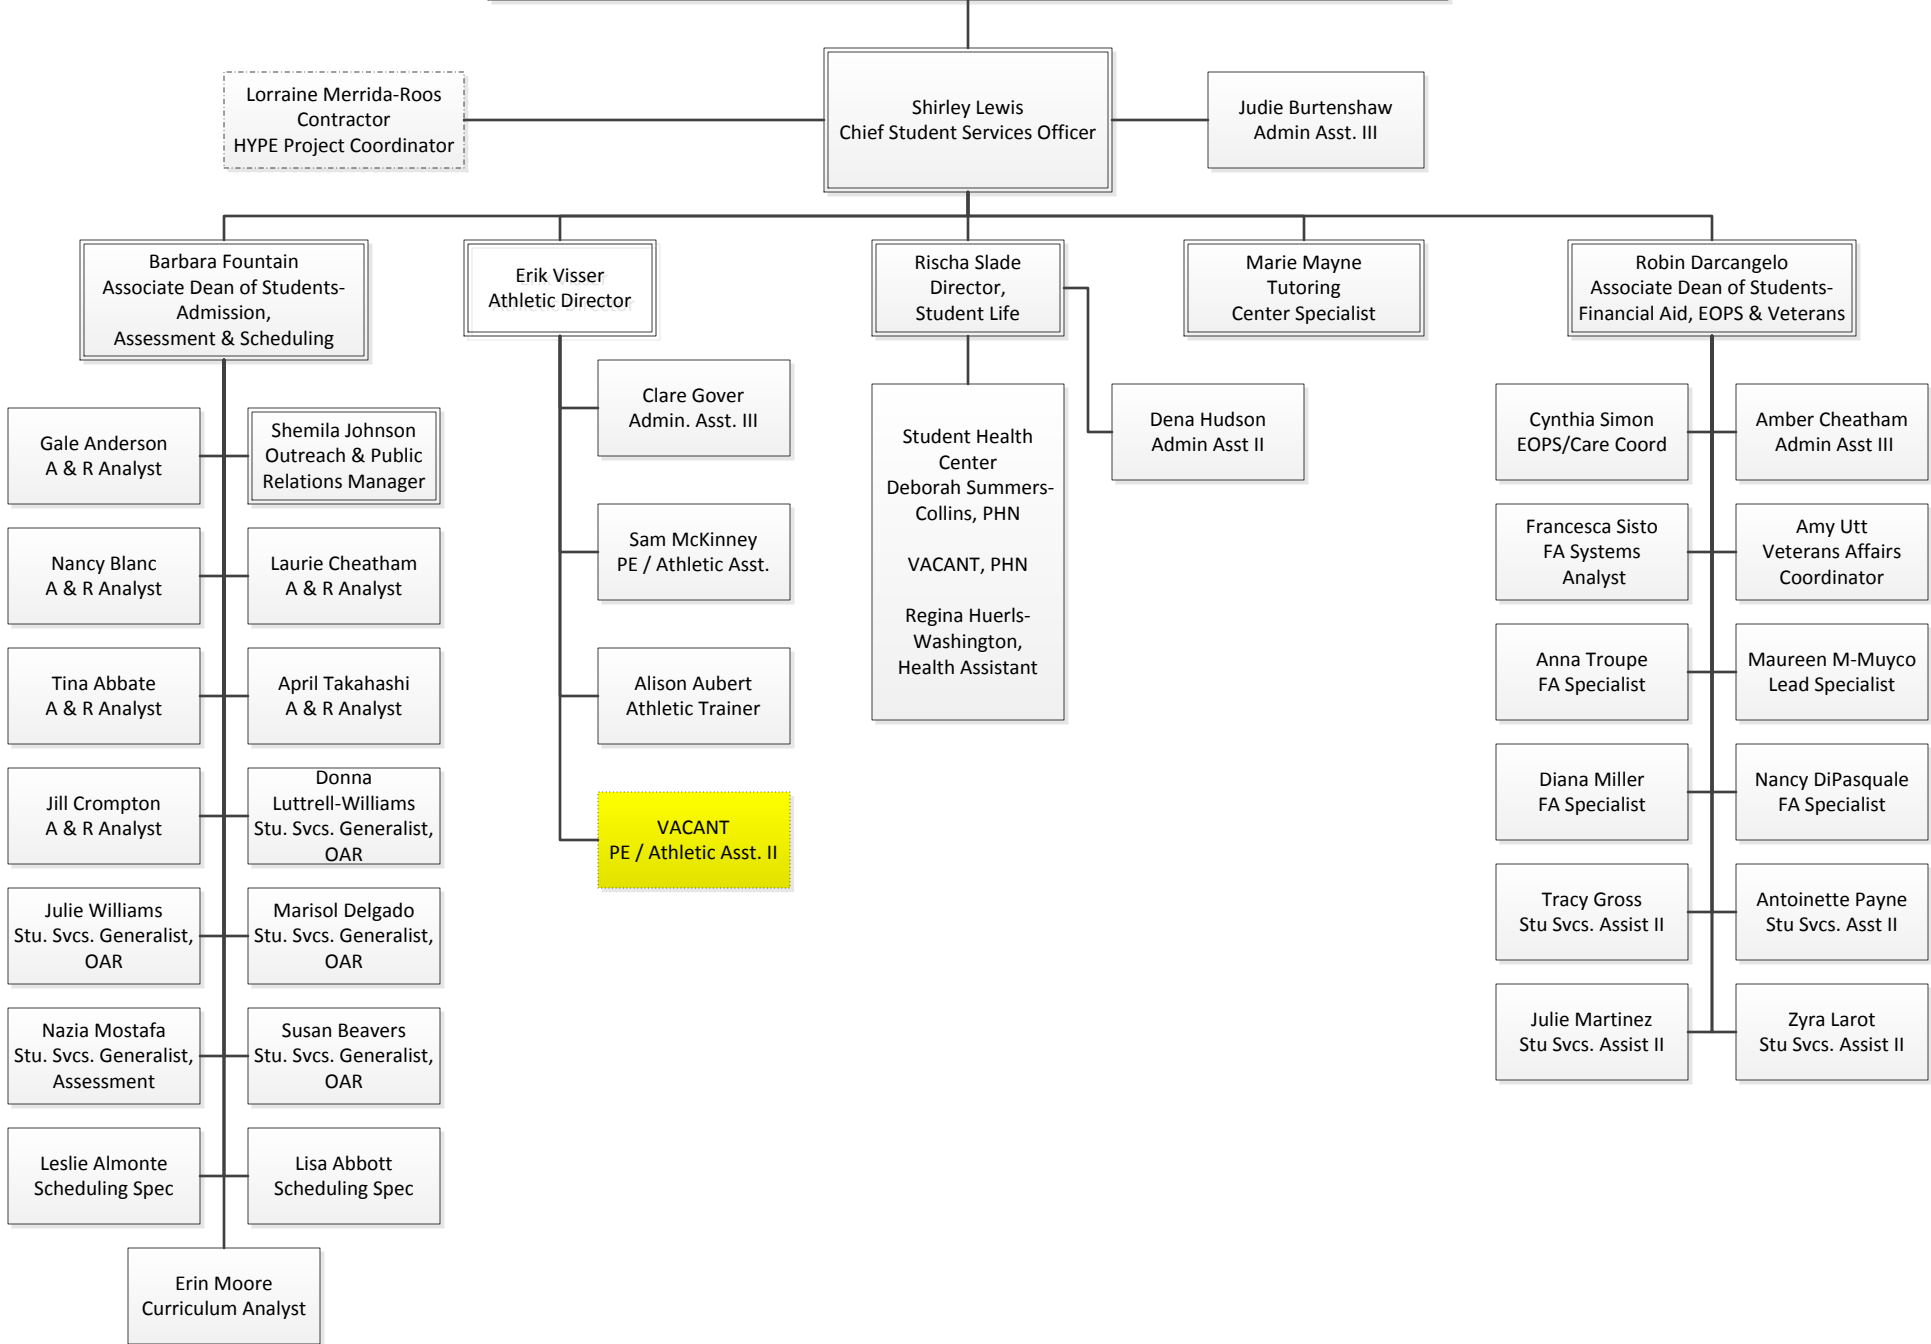

Solano Community College

ORGANIZATIONAL CHART 2014 - 15

TABLE OF CONTENTS

<u>SCHOOL/GROUP</u>	<u>PAGE #</u>
Administrative Leadership Group.....	1
Superintendent-President, Cabinet.....	2
Educational Foundation.....	3
Research and Planning.....	4
Student Services.....	5
Admissions & Records.....	6
Counseling & Special Services.....	7
Financial Aid.....	8
Academic Affairs.....	9
School of Applied Technology & Business, Classified.....	10
School of Applied Technology & Business, Faculty.....	11
Liberal Arts, Classified.....	12
Liberal Arts, Faculty.....	13
Mathematics & Science, Classified.....	14
Mathematics & Science, Faculty.....	15
Vacaville Center/Travis AFB/Nut Tree Airport.....	16
Vallejo Center.....	17
Finance & Administration.....	18
Bookstore.....	19
College Police.....	20
Facilities.....	21
Fiscal Services.....	22
Graphic Arts Services.....	23
Human Resources.....	24
Technology Support Services.....	25
Health Sciences.....	26
Social & Behavioral Sciences.....	27
Bond.....	28
Workforce Development & Continuing Education.....	29

Location: <http://www.solano.edu> → Human Resources → Organizational Chart

Solano Community College

Administrative Leadership Group 2014 - 15

Solano Community College

Superintendent-President, Cabinet 2014 - 15

Solano Community College

Educational Foundation 2014 - 15

Solano Community College

Research and Planning 2014 - 15

Solano Community College

Student Services 2014 - 15

Solano Community College

Admissions & Records 2014 - 15

Solano Community College

Counseling & Special Services 2014 - 15

Solano Community College

Financial Aid 2014 - 15

Solano Community College

Academic Affairs 2014 - 15

Solano Community College

School of Applied Technology & Business, Classified 2014 - 15