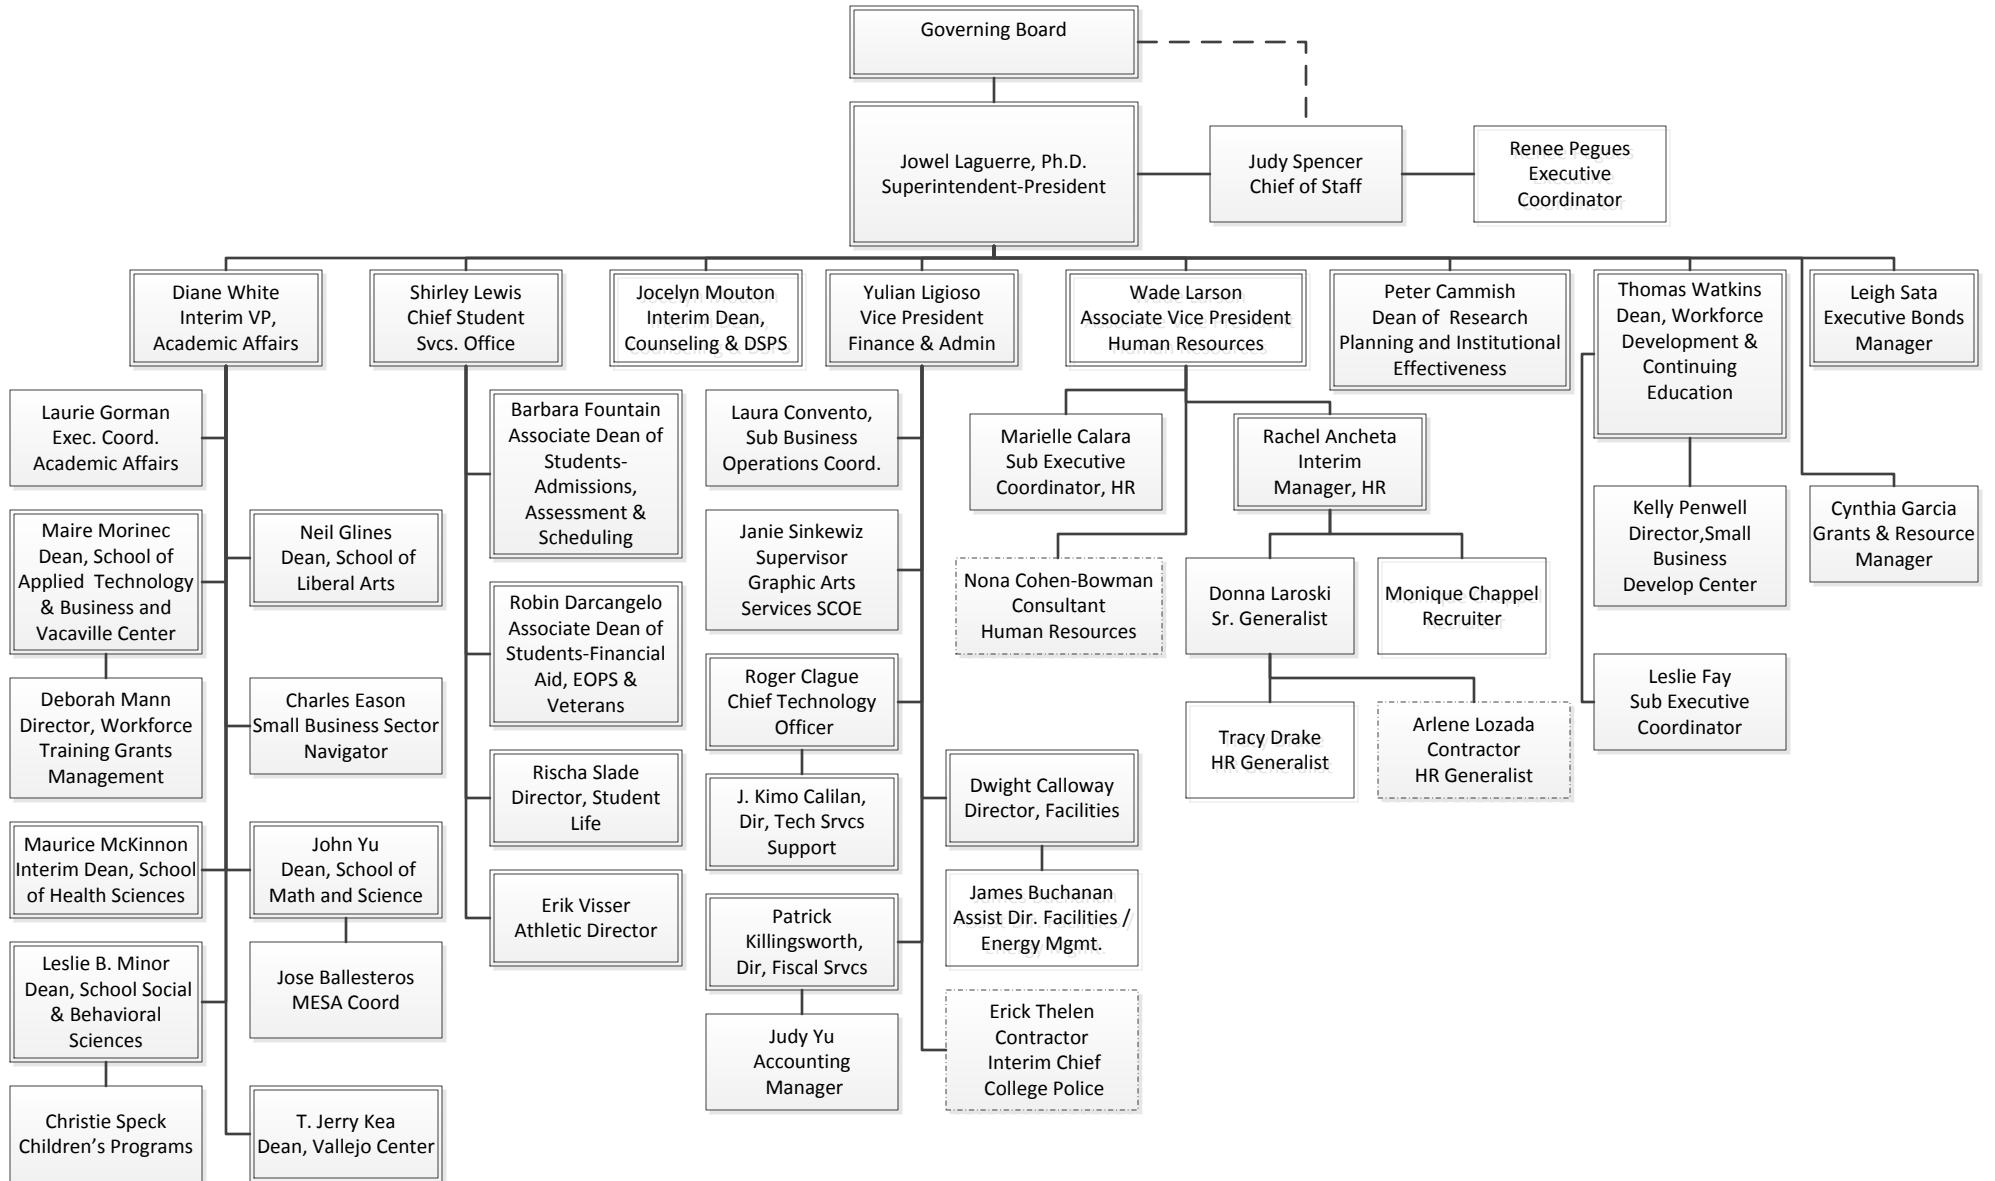

Solano Community College

ORGANIZATIONAL CHART 2014 - 15

TABLE OF CONTENTS

<u>SCHOOL/GROUP</u>	<u>PAGE #</u>
Administrative Leadership Group.....	1
Superintendent-President, Cabinet.....	2
Educational Foundation.....	3
Research and Planning.....	4
Student Services.....	5
Admissions & Records.....	6
Counseling & Special Services.....	7
Financial Aid.....	8
Academic Affairs.....	9
School of Applied Technology & Business, Classified.....	10
School of Applied Technology & Business, Faculty.....	11
Liberal Arts, Classified.....	12
Liberal Arts, Faculty.....	13
Mathematics & Science, Classified.....	14
Mathematics & Science, Faculty.....	15
Vacaville Center/Travis AFB/Nut Tree Airport.....	16
Vallejo Center.....	17
Finance & Administration.....	18
Bookstore.....	19
College Police.....	20
Facilities.....	21
Fiscal Services.....	22
Graphic Arts Services.....	23
Human Resources.....	24
Technology Support Services.....	25
Health Sciences.....	26
Social & Behavioral Sciences.....	27
Bond.....	28
Workforce Development & Continuing Education.....	29

Location: <http://www.solano.edu> → Human Resources → Organizational Chart

Solano Community College

Administrative Leadership Group 2014 - 15

Solano Community College

Superintendent-President, Cabinet 2014 - 15