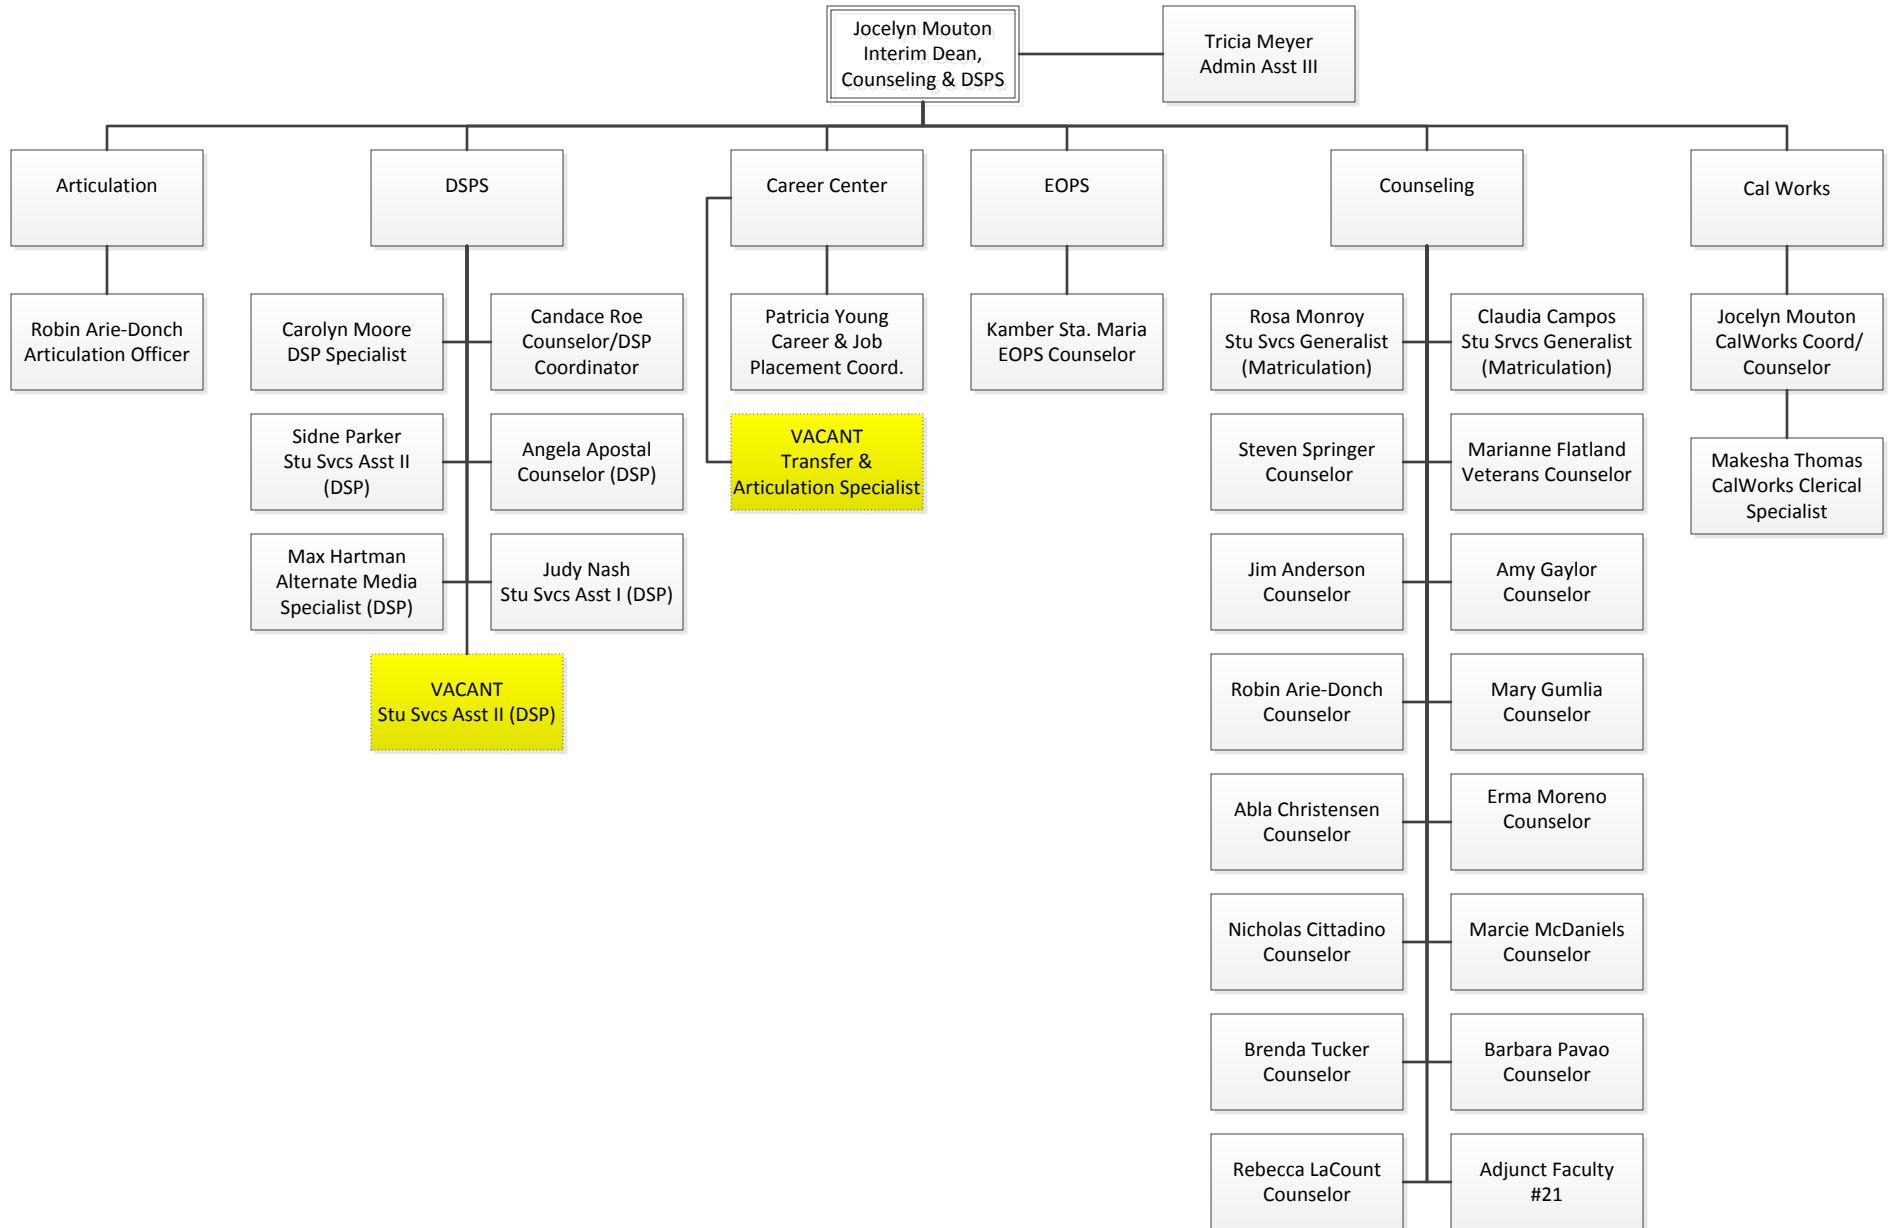

Solano Community College

ORGANIZATIONAL CHART 2014 - 15

TABLE OF CONTENTS

<u>SCHOOL/GROUP</u>	<u>PAGE #</u>
Administrative Leadership Group.....	1
Superintendent-President, Cabinet.....	2
Educational Foundation.....	3
Research and Planning.....	4
Student Services.....	5
Admissions & Records.....	6
Counseling & Special Services.....	7
Financial Aid.....	8
Academic Affairs.....	9
School of Applied Technology & Business, Classified.....	10
School of Applied Technology & Business, Faculty.....	11
Liberal Arts, Classified.....	12
Liberal Arts, Faculty.....	13
Mathematics & Science, Classified.....	14
Mathematics & Science, Faculty.....	15
Vacaville Center/Travis AFB/Nut Tree Airport.....	16
Vallejo Center.....	17
Finance & Administration.....	18
Bookstore.....	19
College Police.....	20
Facilities.....	21
Fiscal Services.....	22
Graphic Arts Services.....	23
Human Resources.....	24
Technology Support Services.....	25
Health Sciences.....	26
Social & Behavioral Sciences.....	27
Bond.....	28
Workforce Development & Continuing Education.....	29

Location: <http://www.solano.edu> → Human Resources → Organizational Chart

Solano Community College

Administrative Leadership Group 2014 - 15

Solano Community College

Superintendent-President, Cabinet 2014 - 15

Solano Community College

Educational Foundation 2014 - 15

Solano Community College

Research and Planning 2014 - 15

Solano Community College

Student Services 2014 - 15

Solano Community College

Admissions & Records 2014 - 15

Solano Community College

Counseling & Special Services 2014 - 15

Solano Community College

Financial Aid 2014 - 15

Solano Community College

Academic Affairs 2014 - 15

Solano Community College

School of Applied Technology & Business, Classified 2014 - 15