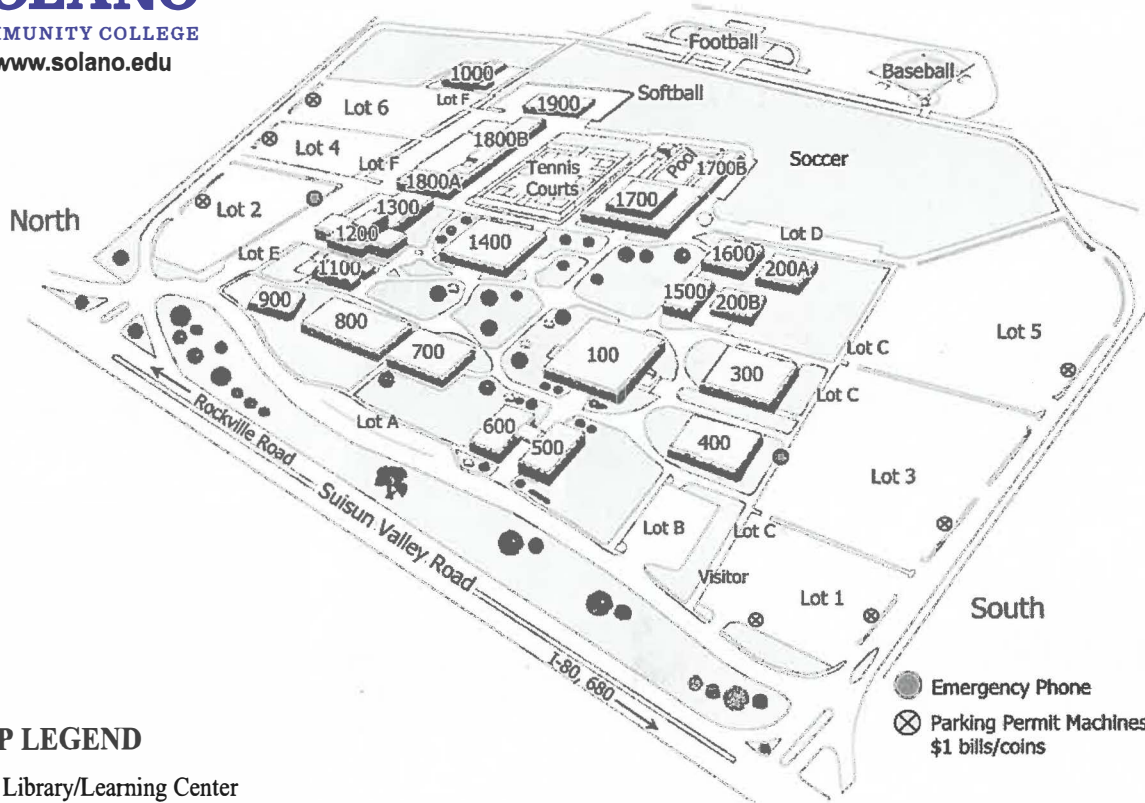

**SOLANO**  
COMMUNITY COLLEGE  
www.solano.edu

# Fairfield Map

4000 Suisun Valley Road, Fairfield, CA 94534

## MAP LEGEND

- 100 Library/Learning Center
- 200 Children's Programs
- 300 Mathematics & Science
- 400 Student Services
- 500 Business, Computer Science
- 600 Administration
- 700 Liberal Arts
- 800 Health Sciences
- 900 Faculty Offices
- 1000 Horticulture
- 1200 Music/Theatre
- 1300 Fine & Applied Arts
- 1400 Bookstore/Cafeteria/  
Student Union
- 1500 Engineering/Math
- 1600 Cosmetology/Fine Arts
- 1700 Athletics/Kinesiology
- 1800B Campus Police
- 1900 Facilities/Warehouse

Solano Community College is located on Suisun Valley Road, just off Interstate 80, nine miles northeast of Vallejo (take I-80 east), and five miles southwest of Fairfield. Buses serve the campus from Vallejo, Benicia, Fairfield, Vacaville and Dixon.