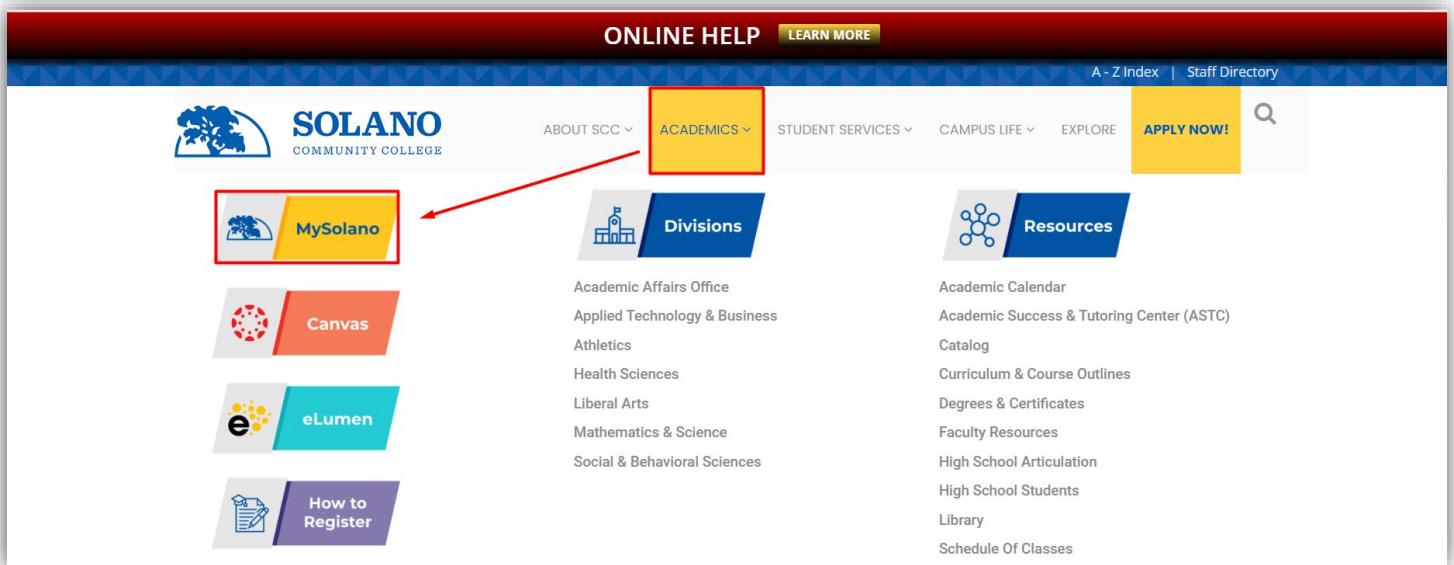

How-To Reset my MySolano Password.

Step 1: Please visit our Solano Community College homepage at www.solano.edu.

Step 2: Next, hover over “Academics” and click on “MySolano.”

Please proceed to Step 3.

Step 3: From the MySolano login page, select “Find Username/Reset Password.”