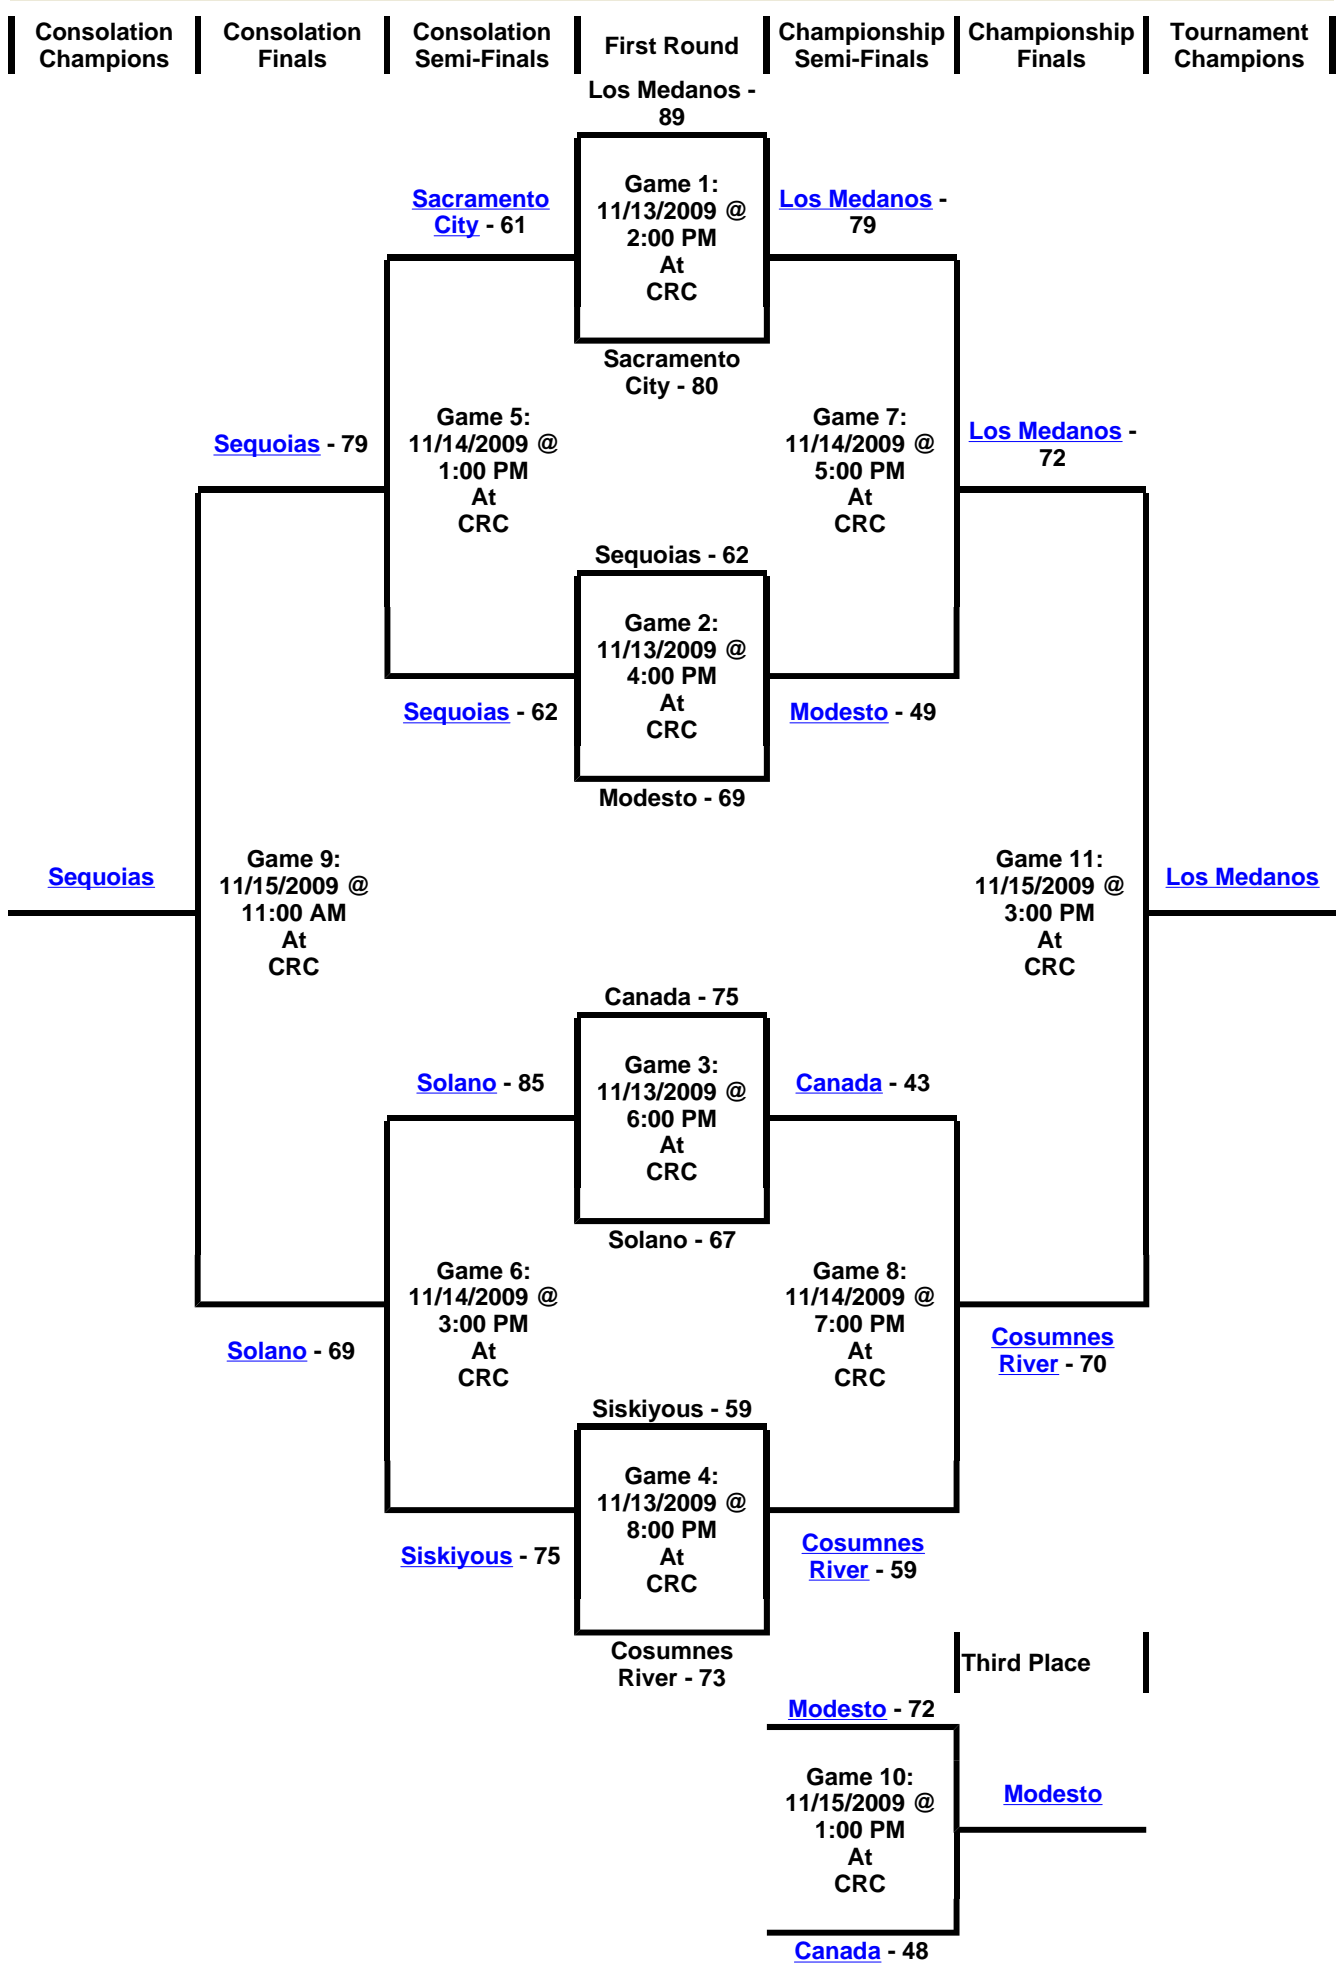

CRC HAWKS INVITATIONAL  
11/13-15/2009

\*\*\* Bottom team is home team wearing white jerseys \*\*\*