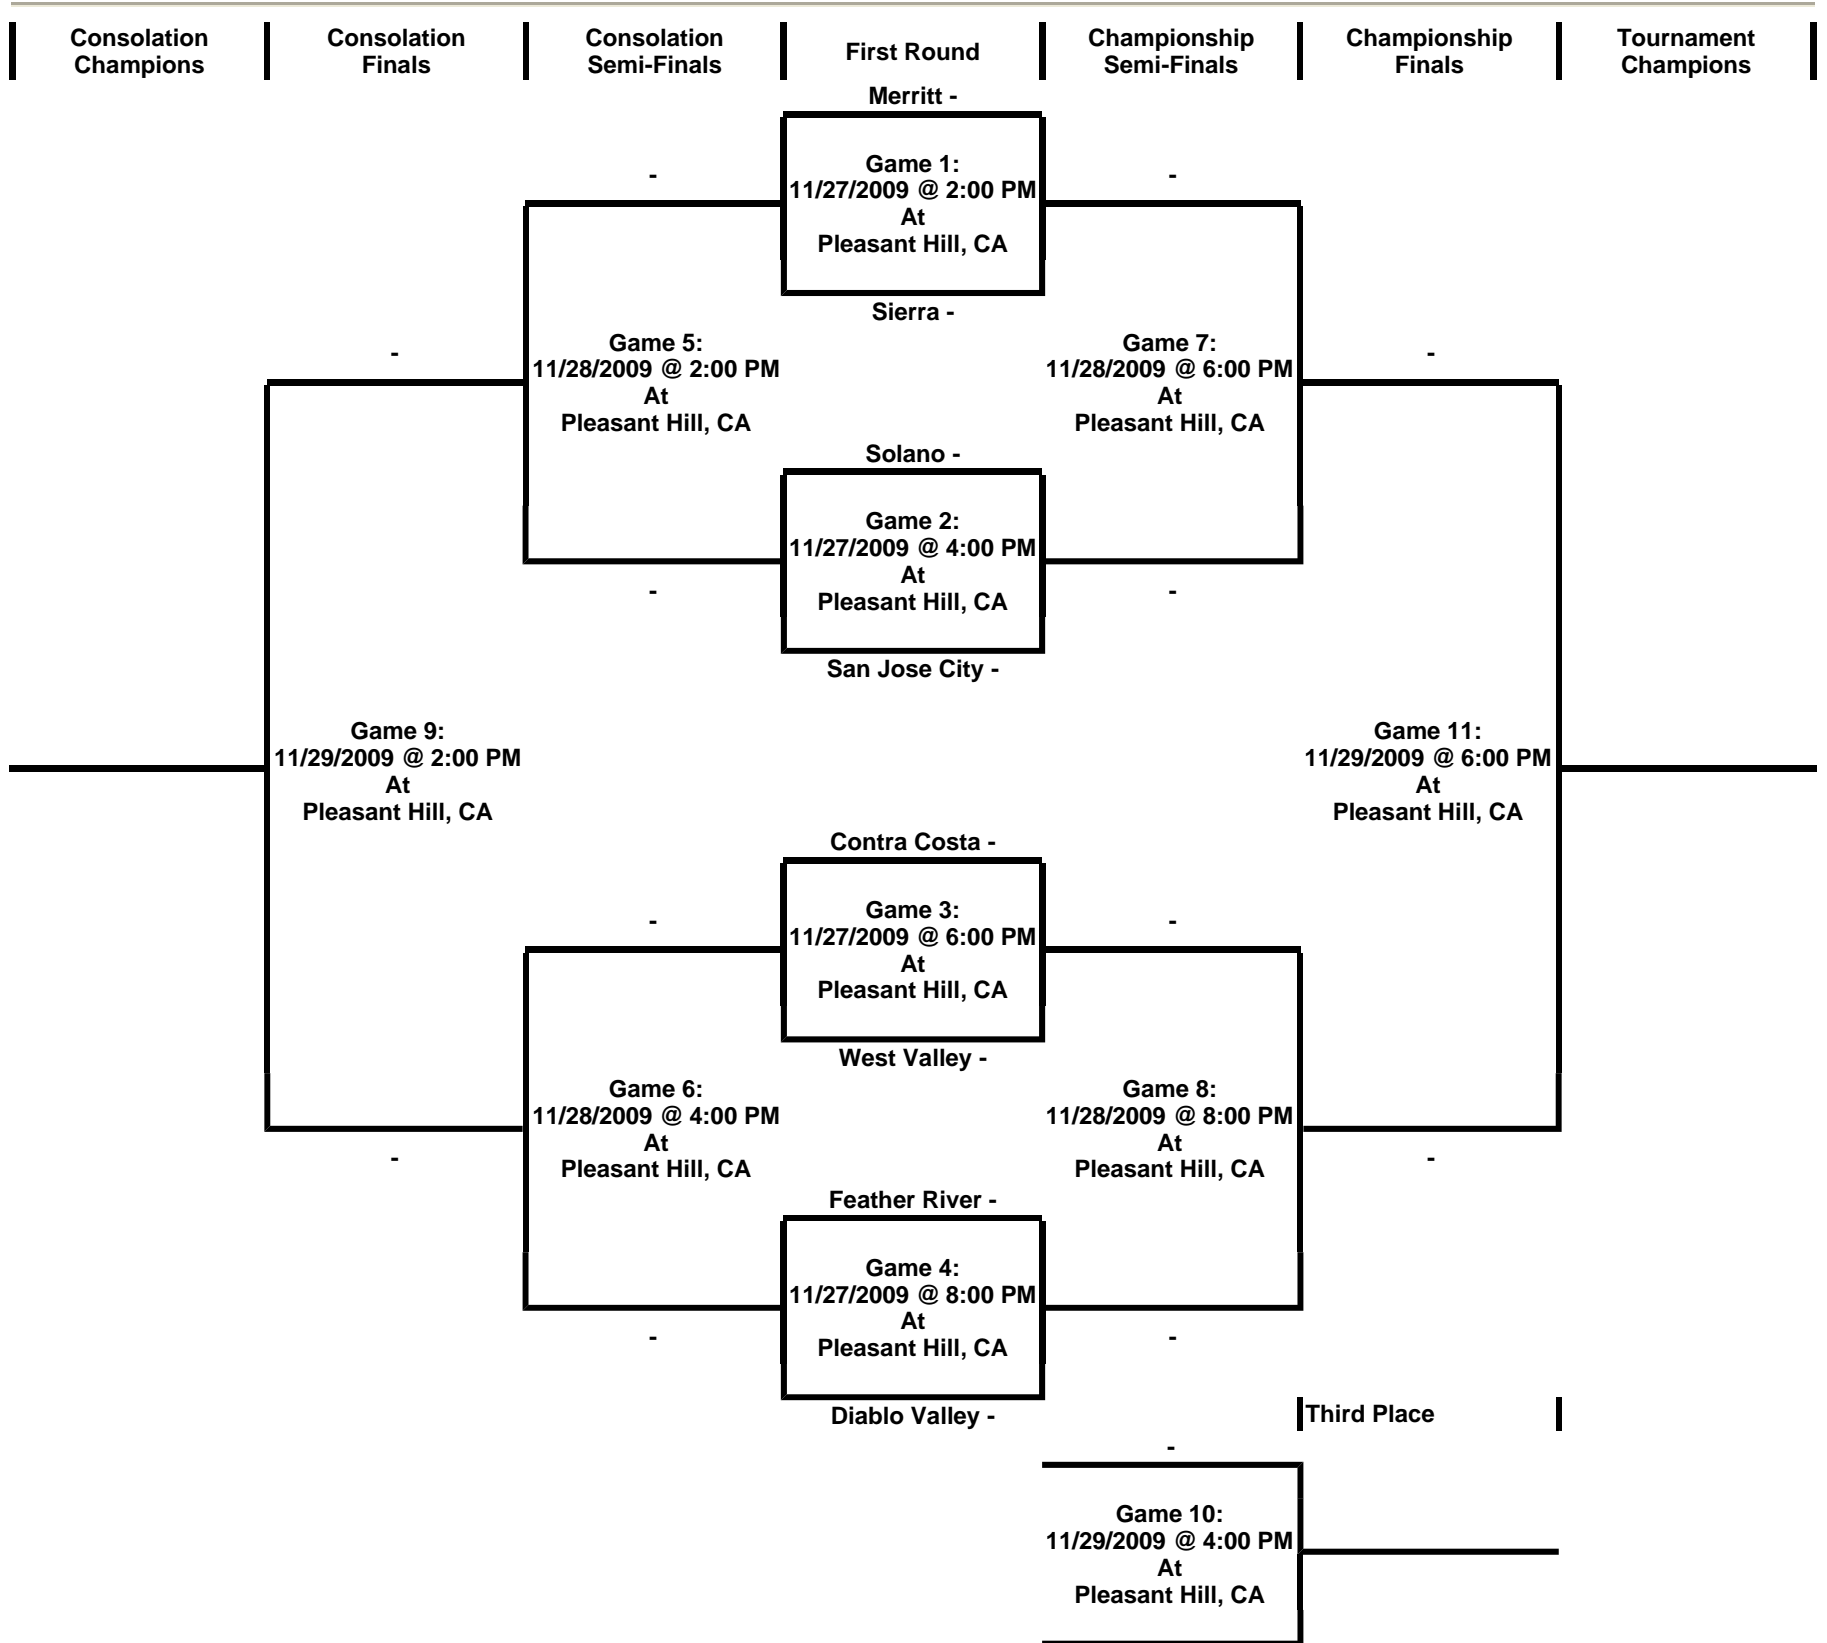

CHEVRON INVITATIONAL @ DIABLO VALLEY
11/27-29/2009

*** Bottom team is home team wearing white jerseys ***