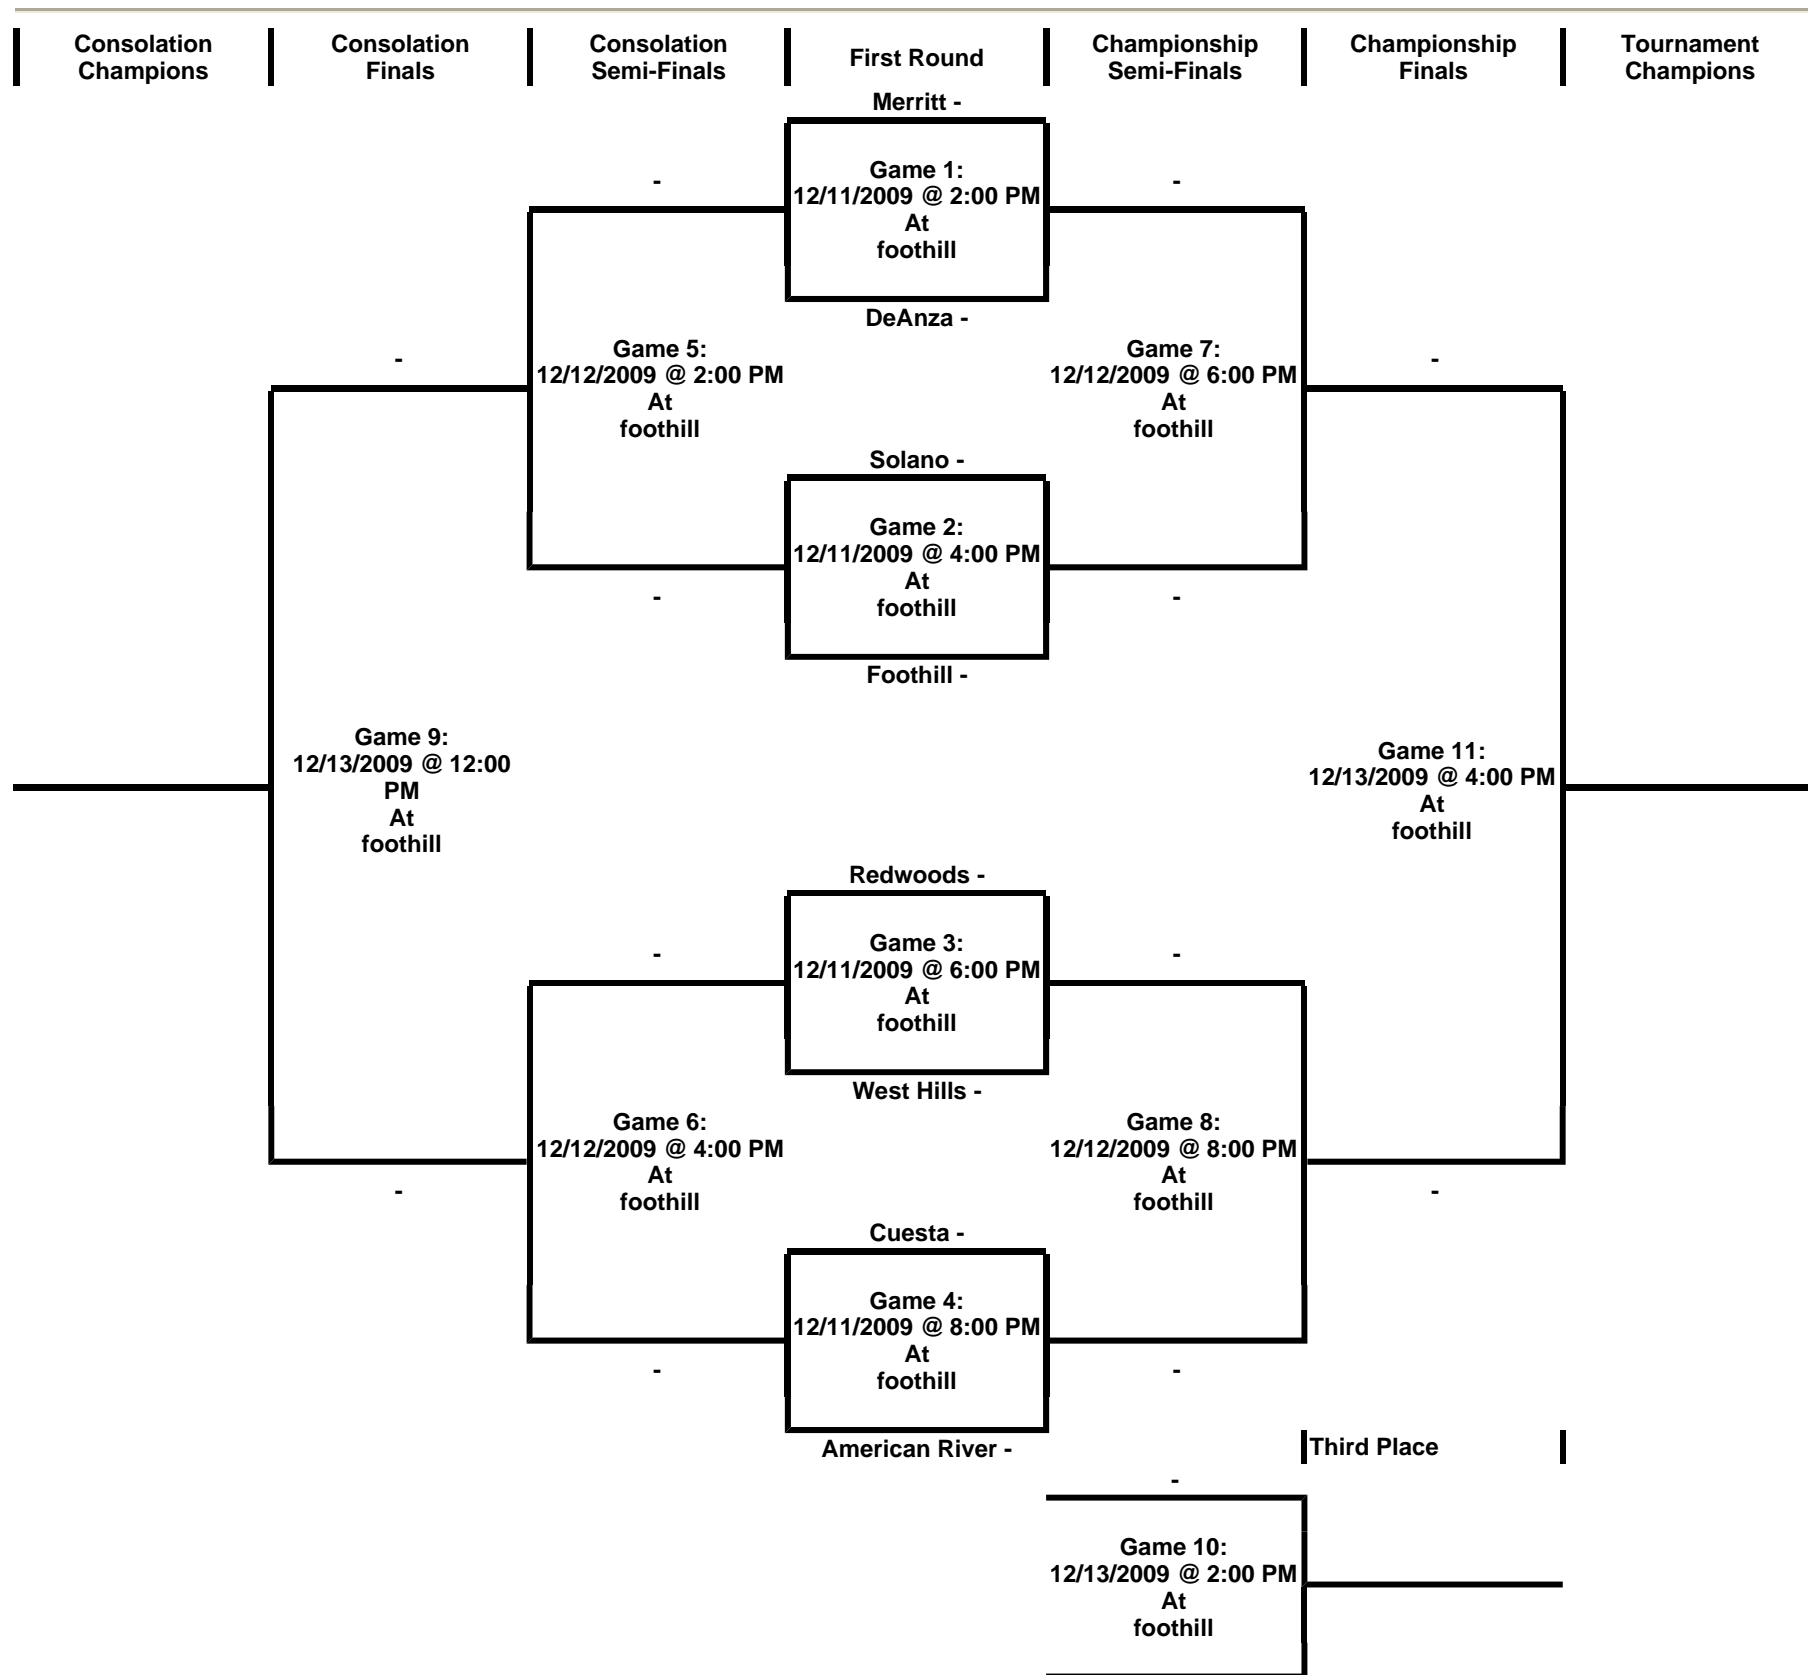

QUINN HENRY MEMORIAL TOURNAMENT
12/11-13/2009

*** Bottom team is home team wearing white jerseys ***