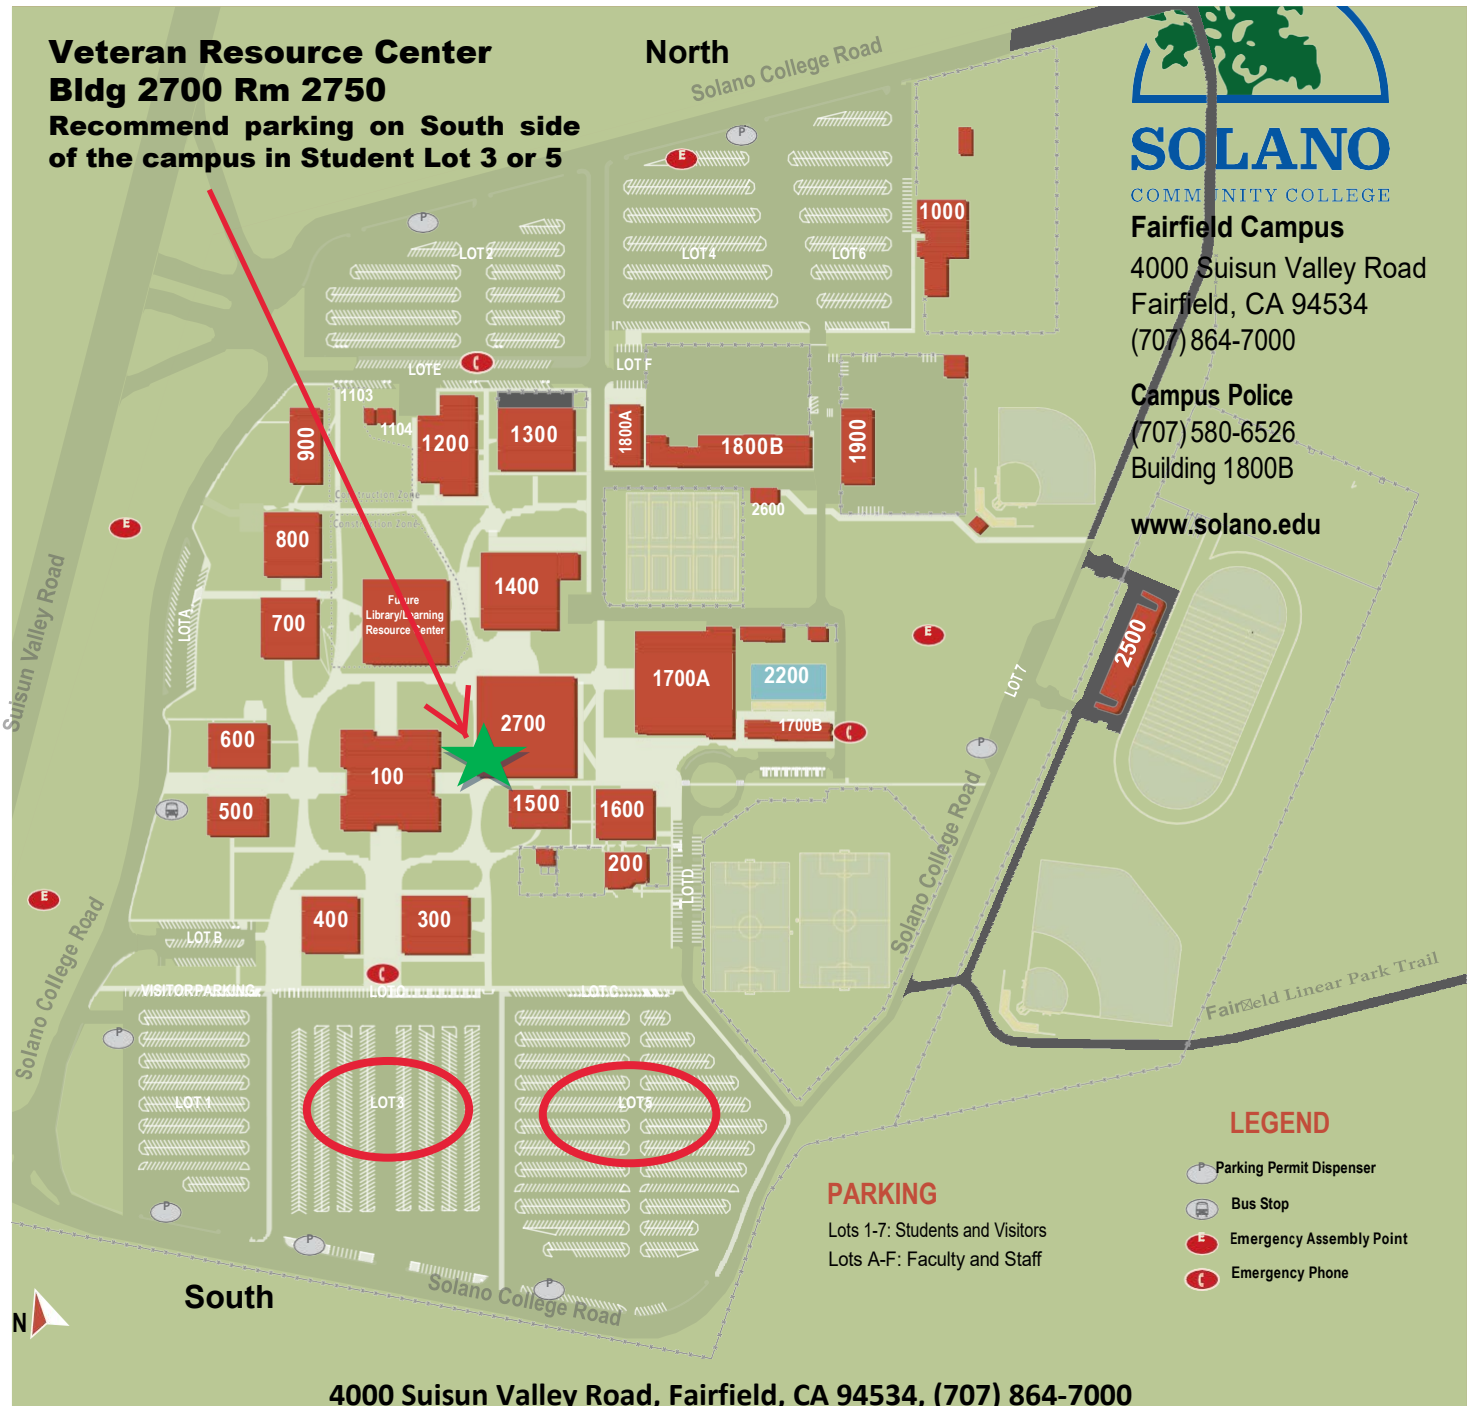

# Campus Maps - Main Campus, Fairfield

600 Administration	1500 Computer Science	1000 Horticulture	300 Science/ECHS
400 Admission & Records	100 Contract Education	700 Humanities	2700 Science
400 Assessment Center	1600 Cosmetology	400 Information	700 Social Science
600 Boardroom	400 Counseling	600 Vice Presidents' Offices	2500 Stadium
1400 Bookstore	1900 Deliveries/Receiving Warehouse	100 Library	1400 Student Center
500 Business	400 Disability Services Program	1500 Math	1400 Student Health Services
1400 Cafeteria	1500 Engineering	1900 Maintenance	400 Student Services
400 CalWORKs	400 EOPS	400 MESA Program	2200 Swimming Pool
1800B Campus Police	900 Faculty Offices	800 Nursing	400 Transfer Center
400 CARE Program	600 Finance & Personnel Office	1200 Performing Arts/Theatre	100 Tutoring Center
1800 Career Technical Education	400 Financial Aid	1700 Physical Education	2700 <b>Veterans Resource Center</b>
400 Career & Employment Services	1300 Fine Arts	600 President's Office	100 Workforce Development
200 Children's Programs Center	100 Foundation	2600 Restrooms	